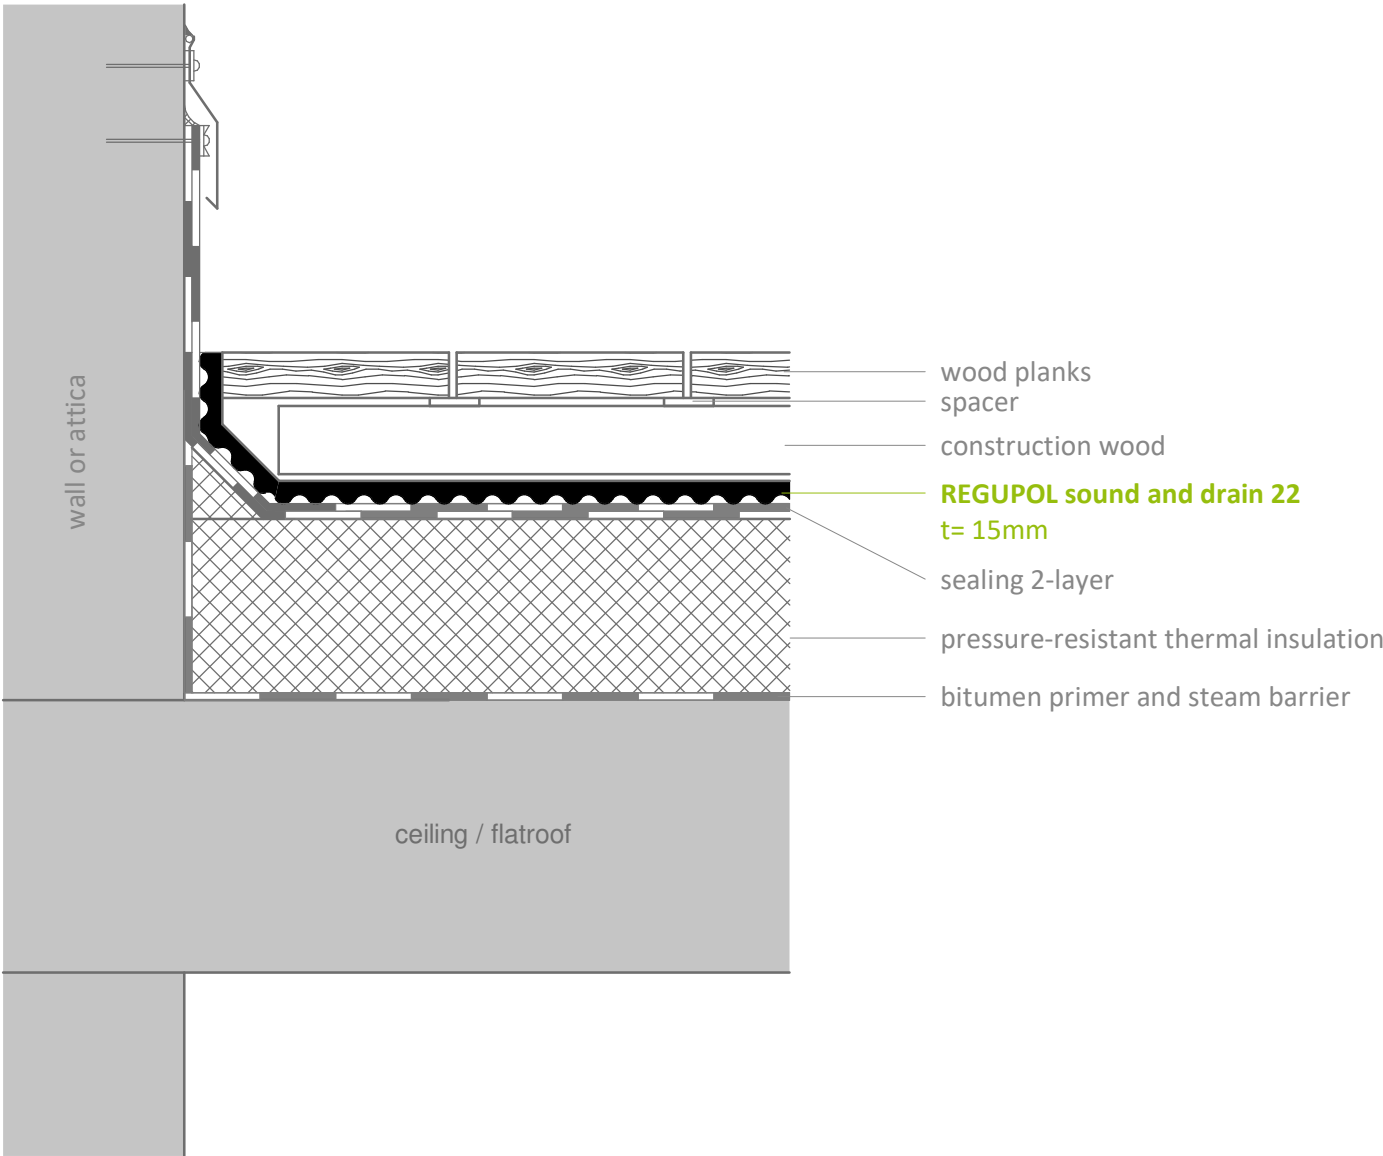

Impact sound insulation - outdoor
REGUPOL sound an drain 22
 under wood planks

Contact

REGUPOL BSW GmbH
 Am Hilgenacker 24
 57319 Bad Berleburg
 GERMANY
 www.regupol.com

Notes

Adjacent trades are only shown schematically and in parts. The applicability and other conditions or constraints need to be checked by the customer or user on their own responsibility. The technical data sheets, installation instructions and local conditions need to be considered.

Project:

 Project-No.: ---
 Detail: VSCHW-01-02-EN
 Created by: REGUPOL Acoustics
 Date: 04.02.2022
 Scale: 1 : 5