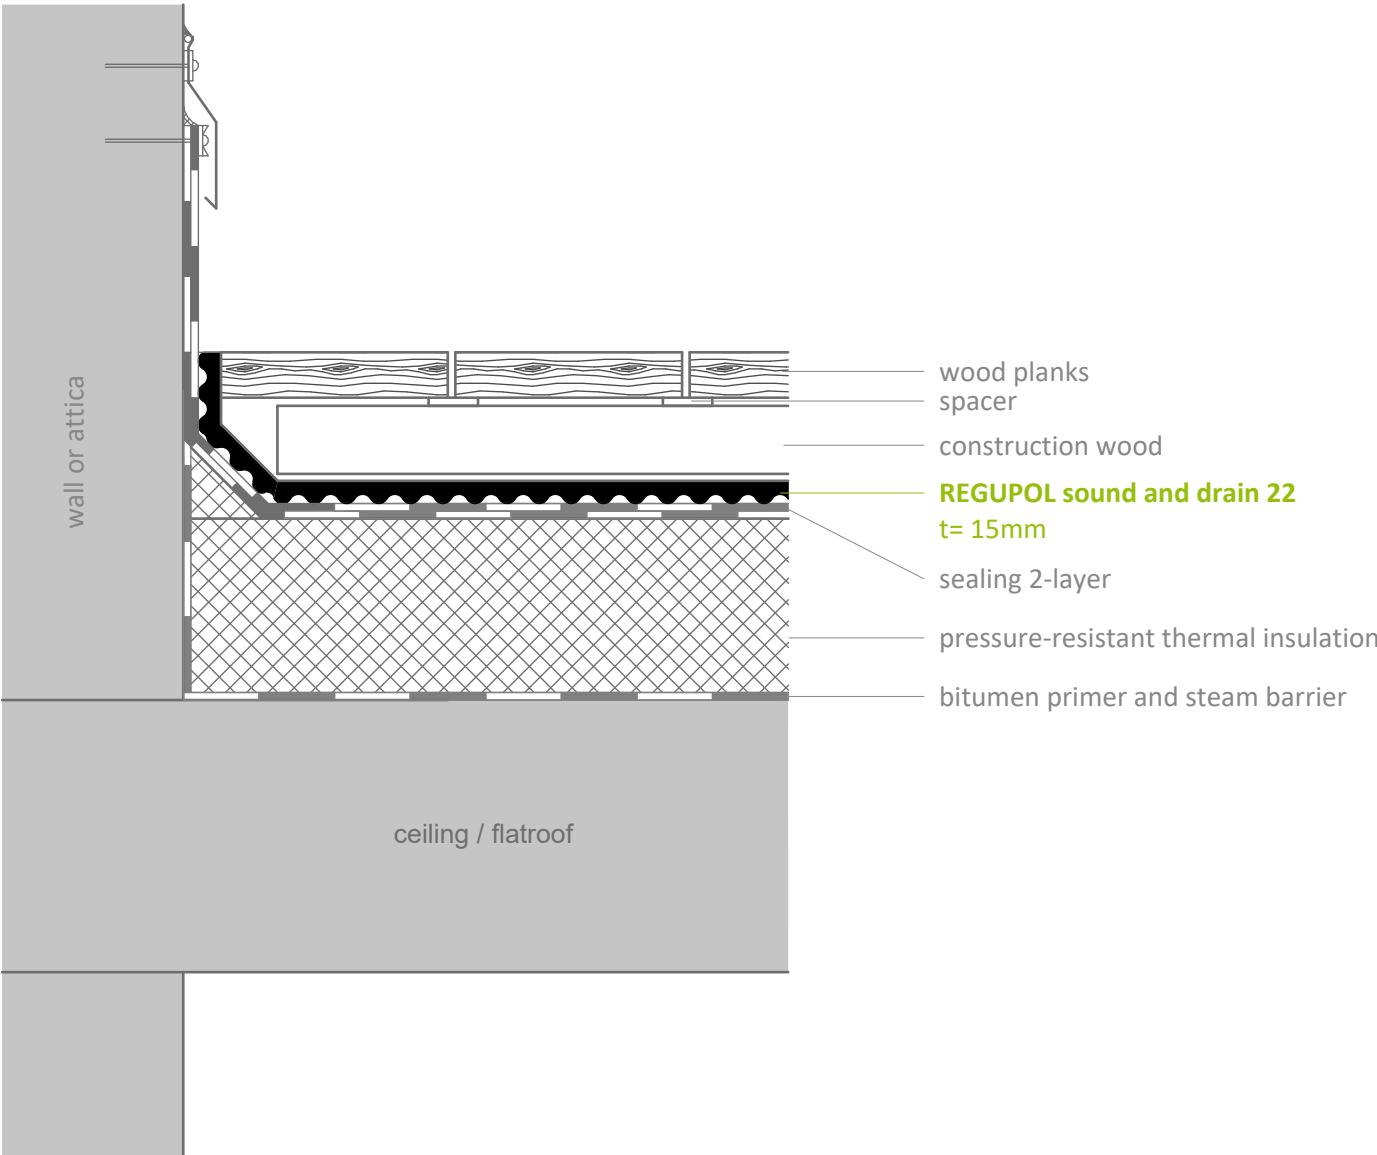

Impact sound insulation - outdoor
REGUPOL sound an drain 22
 under wood planks

Contact

**REGUPOL Germany
 GmbH & Co. KG**
 Am Hilgenacker 24
 57319 Bad Berleburg
 GERMANY
 www.regupol.com

Notes

Adjacent trades are only shown schematically and in parts. The applicability and other conditions or constraints need to be checked by the customer or user on their own responsibility. The technical data sheets, installation instructions and local conditions need to be considered.

Project:

 Project-No.: ---
 Detail: VSCHW-01-02-EN
 Created by: REGUPOL Acoustics
 Date: 23.11.2023
 Scale: 1 : 5