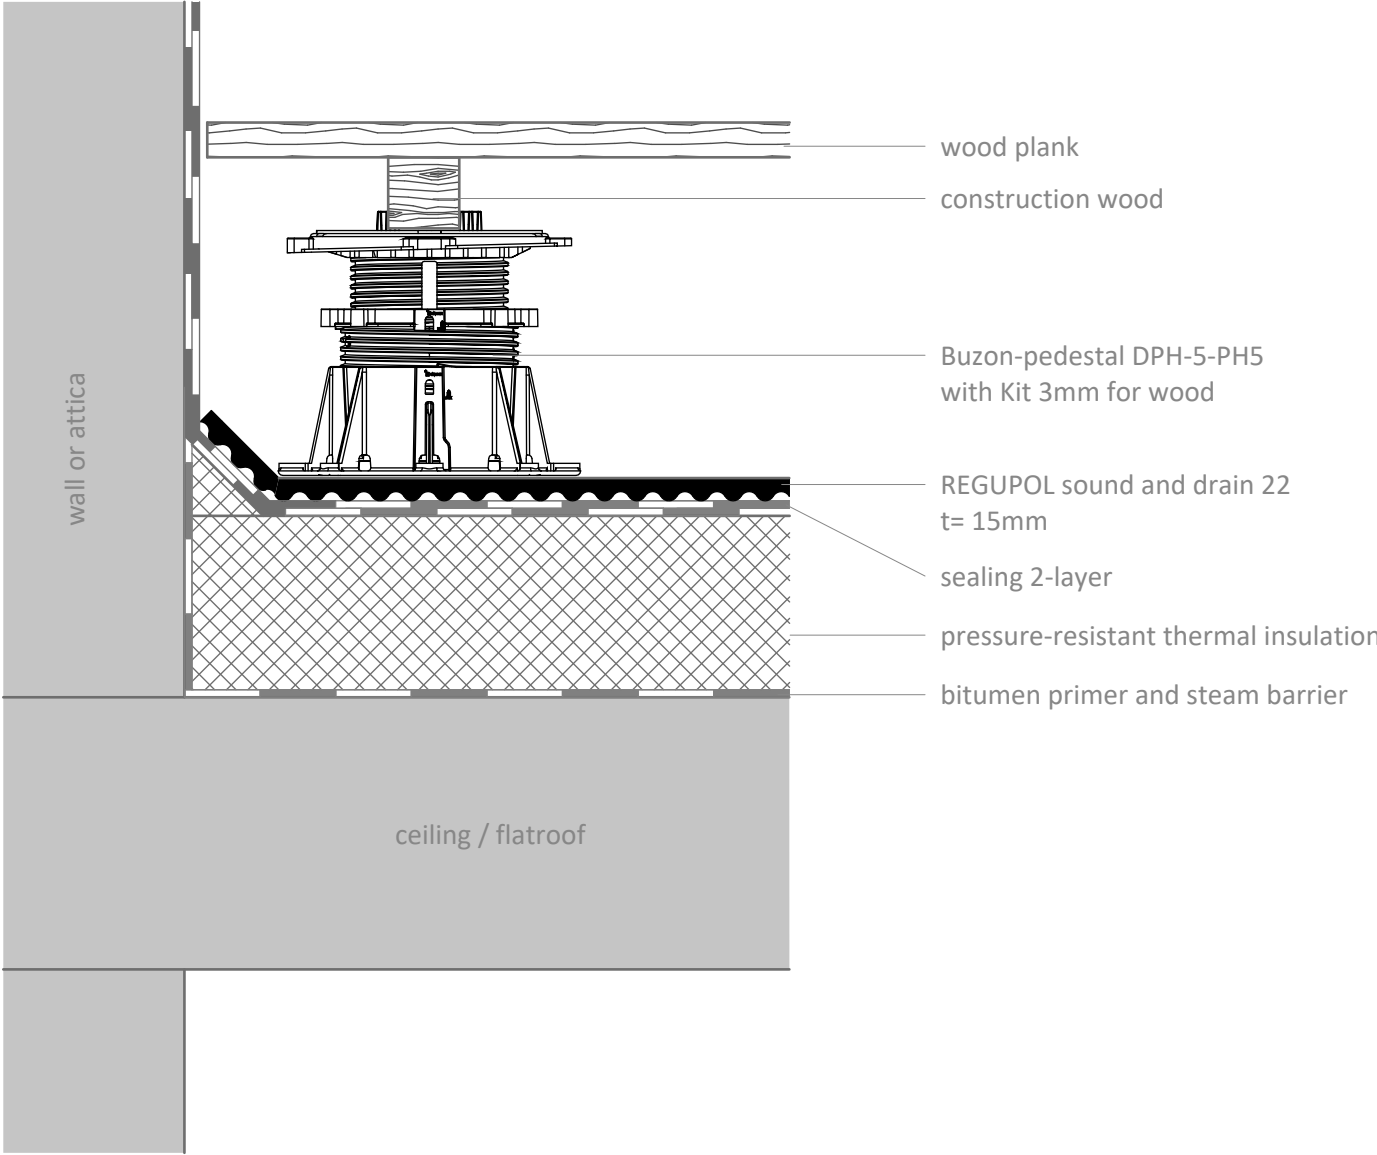

Impact sound insulation - outdoor
REGUPOL sound and drain 22
 wood plank on pedestals

Contact

REGUPOL Germany GmbH & Co. KG
 Am Hilgenacker 24
 57319 Bad Berleburg
 GERMANY
www.regupol.com

Notes

Adjacent trades are only shown schematically and in parts. The applicability and other conditions or constraints need to be checked by the customer or user on their own responsibility. The technical data sheets, installation instructions and local conditions need to be considered.

Project:

Project-No.:	---
Detail:	VSCHW-01-04-B-EN
Created by:	REGUPOL Acoustics
Date:	23.11.2023
Scale:	1 : 5