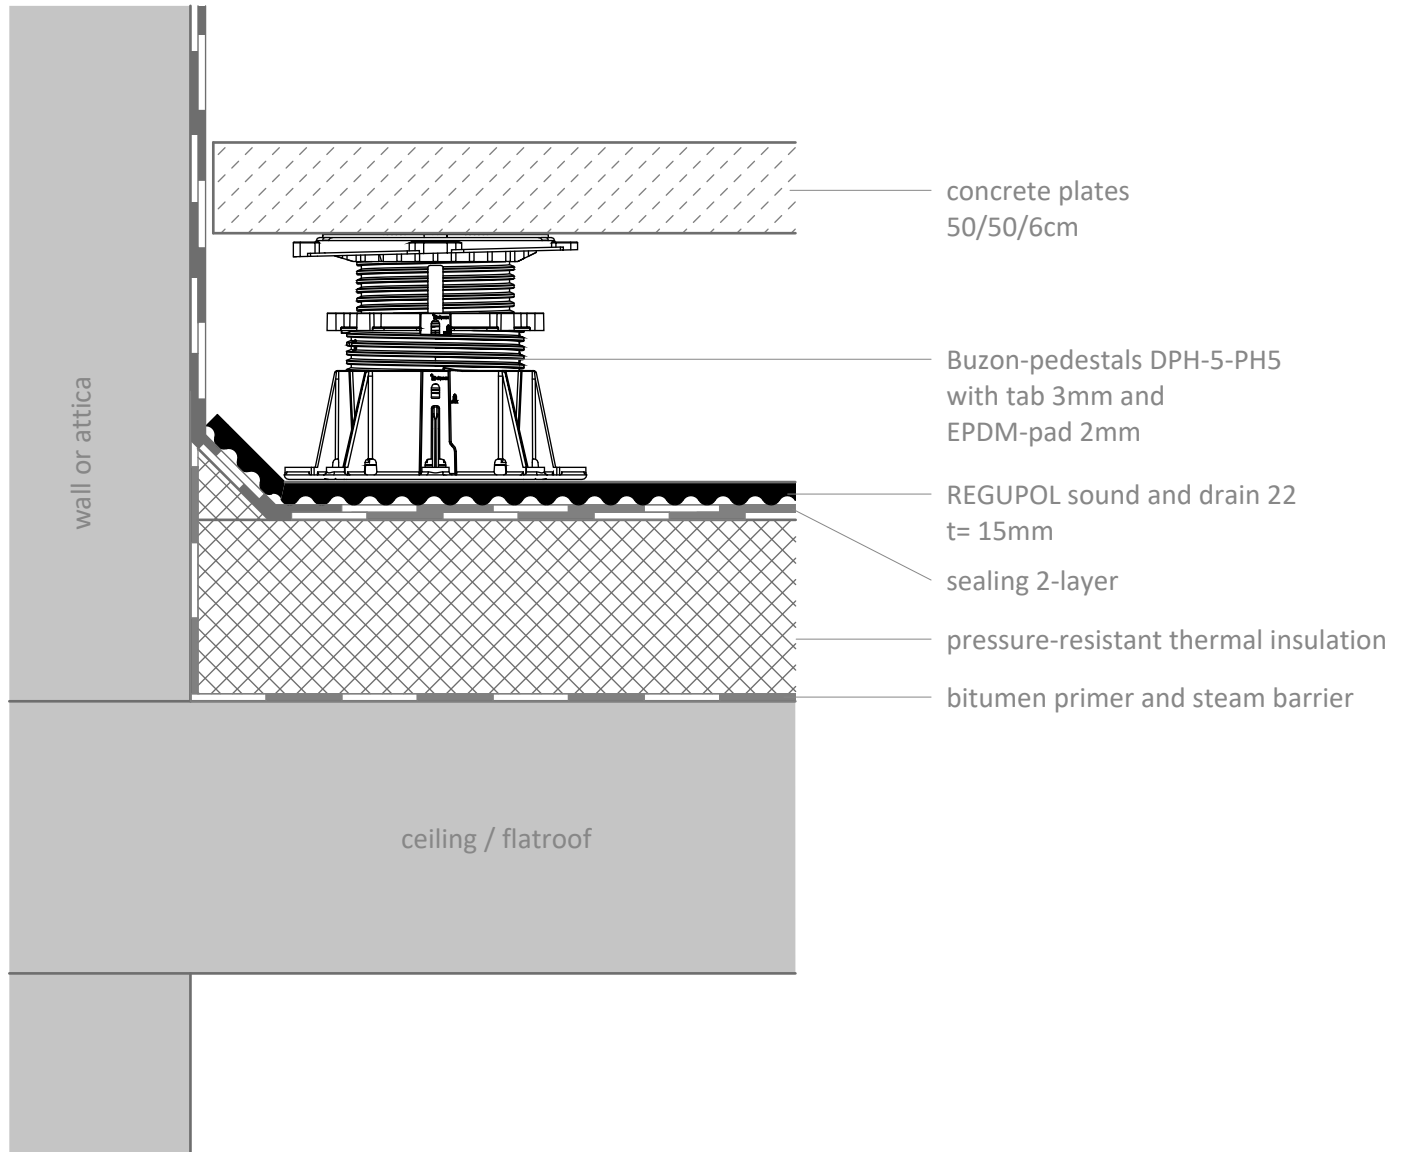

Impact sound insulation - outdoor  
**REGUPOL sound and drain 22**  
 concrete plates on pedestals

**Contact**

**REGUPOL Germany  
 GmbH & Co. KG**  
 Am Hilgenacker 24  
 57319 Bad Berleburg  
 GERMANY  
 www.regupol.com

**Notes**

Adjacent trades are only shown schematically and in parts. The applicability and other conditions or constraints need to be checked by the customer or user on their own responsibility. The technical data sheets, installation instructions and local conditions need to be considered.

**Project:**

---

Project-No.: ---

Detail: VSCHW-01-03-B-EN

Created by: REGUPOL Acoustics

Date: 23.11.2023

Scale: 1 : 5