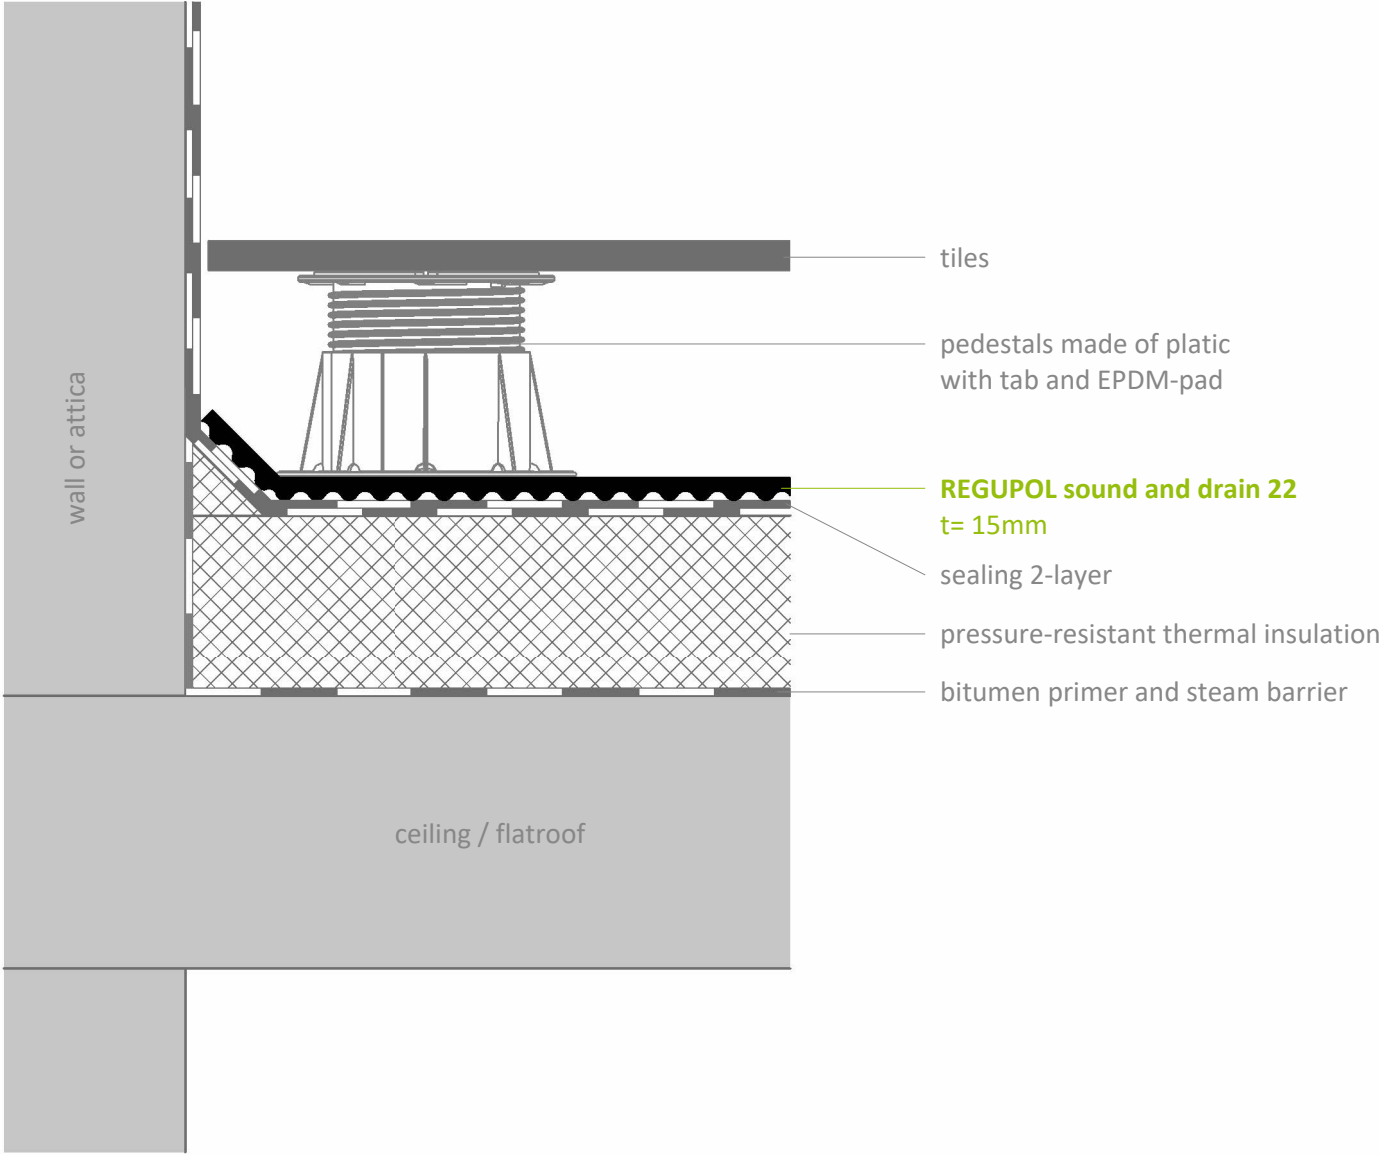

Impact sound insulation - outdoor
REGUPOL sound and drain 22
 tiles on pedestals

Contact

**REGUPOL Germany
 GmbH & Co. KG**
 Am Hilgenacker 24
 57319 Bad Berleburg
 GERMANY
 www.regupol.com

Notes

Adjacent trades are only shown schematically and in parts. The applicability and other conditions or constraints need to be checked by the customer or user on their own responsibility. The technical data sheets, installation instructions and local conditions need to be considered.

Project:

 Project-No.: ---
 Detail: VSCHW-01-05-EN
 Created by: REGUPOL Acoustics
 Date: 30.11.2023
 Scale: 1 : 5