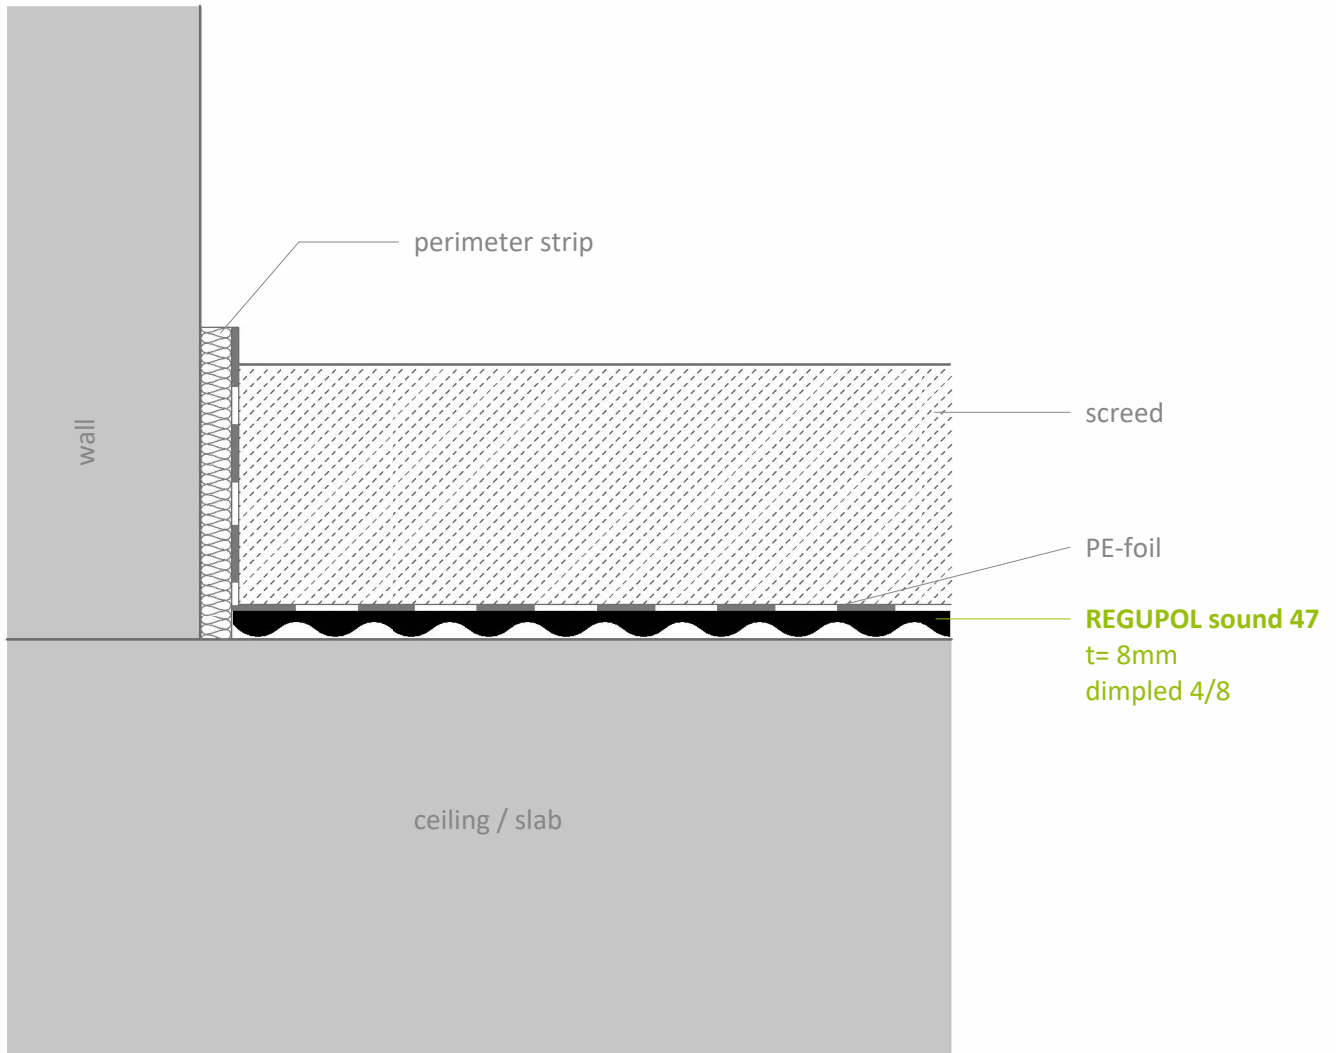

Impact sound insulation - under screed  
**REGUPOL sound 47**  
under screed

**Contact**

**REGUPOL Germany  
GmbH & Co. KG**  
Am Hilgenacker 24  
57319 Bad Berleburg  
GERMANY  
www.regupol.com

**Notes**

Adjacent trades are only shown schematically and in parts. The applicability and other conditions or constraints need to be checked by the customer or user on their own responsibility. The technical data sheets, installation instructions and local conditions need to be considered.

**Project:**

---

Project-No.: ---

Detail: VSCHW-03-01-EN

Created by: REGUPOL Acoustics

Date: 23.11.2023

Scale: 1 : 2