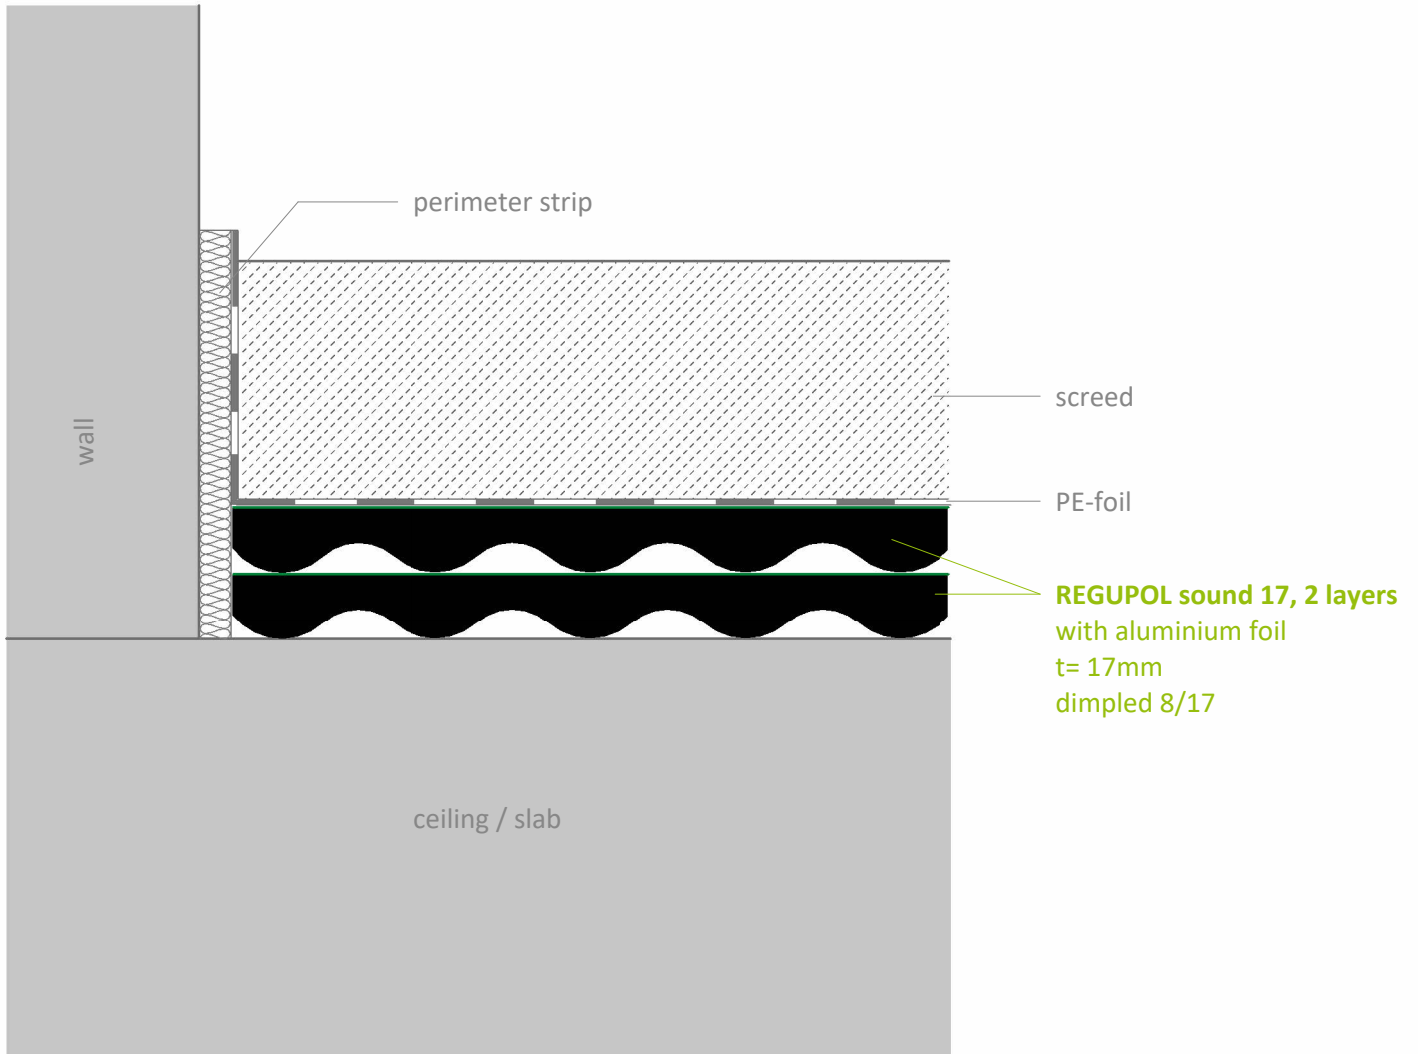

Impact sound insulation - under screed  
**REGUPOL sound 17, 2 layers**  
under screed

**Contact**

**REGUPOL Germany  
GmbH & Co. KG**  
Am Hilgenacker 24  
57319 Bad Berleburg  
GERMANY  
www.regupol.com

**Notes**

Adjacent trades are only shown schematically and in parts. The applicability and other conditions or constraints need to be checked by the customer or user on their own responsibility. The technical data sheets, installation instructions and local conditions need to be considered.

**Project:**

---

Project-No.: ---

Detail: VSCHW-04-02-EN

Created by: REGUPOL Acoustics

Date: 30.11.2023

Scale: 1 : 2