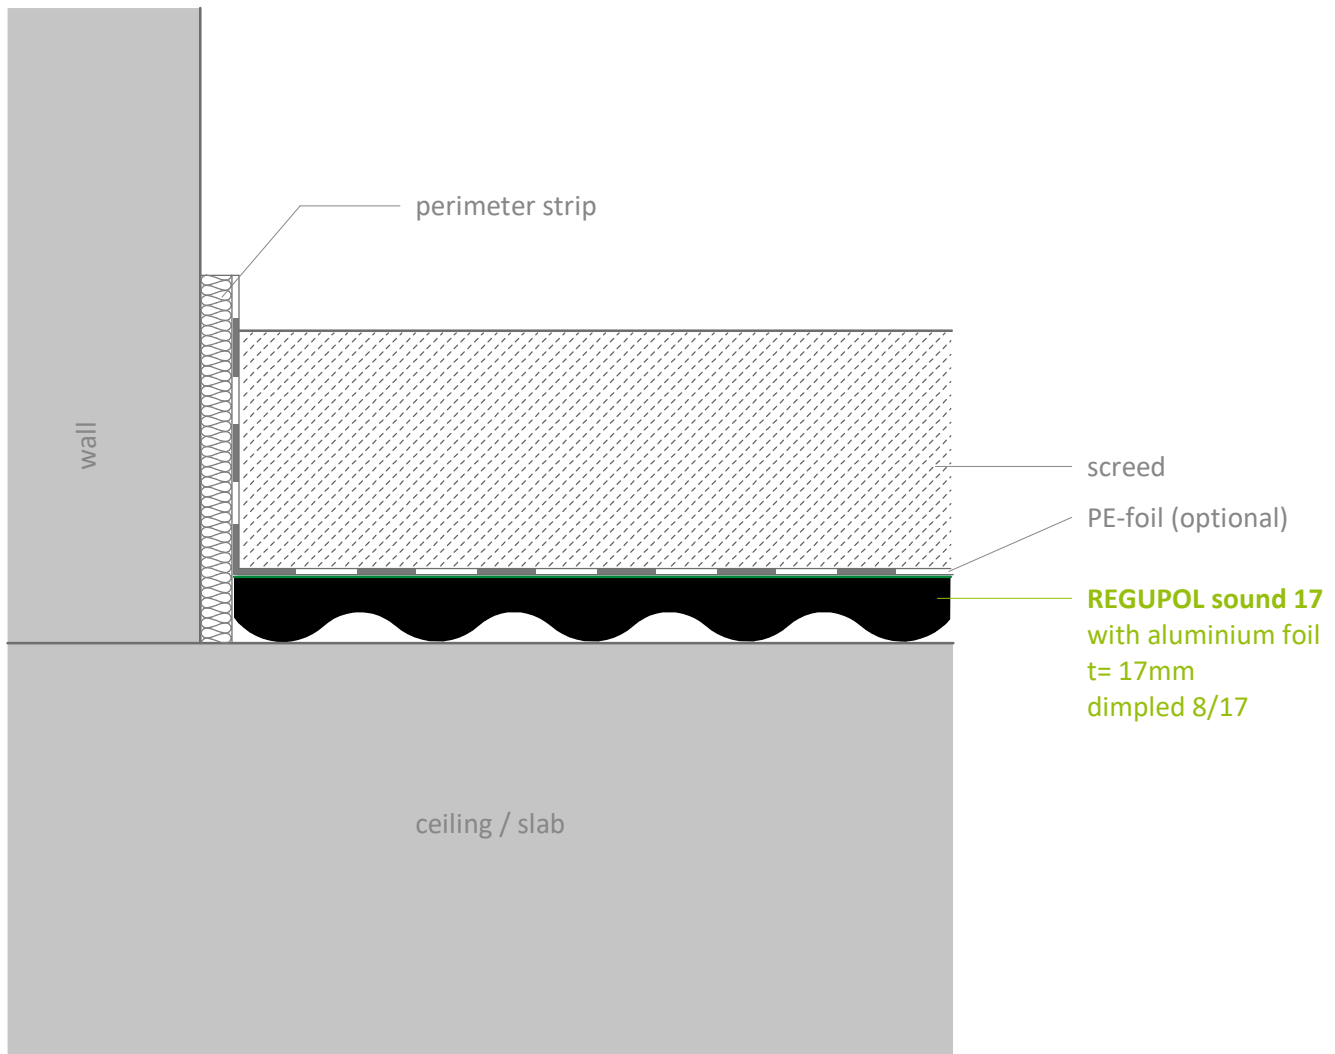

Impact sound insulation - under screed  
**REGUPOL sound 17**  
under screed

**Contact**

**REGUPOL BSW GmbH**  
Am Hilgenacker 24  
57319 Bad Berleburg  
GERMANY  
[www.regupol.com](http://www.regupol.com)

**Notes**

Adjacent trades are only shown schematically and in parts. The applicability and other conditions or constraints need to be checked by the customer or user on their own responsibility. The technical data sheets, installation instructions and local conditions need to be considered.

**Project:** ---

Project-No.: ---

Detail: VSCHW-04-01-EN

Created by: REGUPOL Acoustics

Date: 04.02.2022

Scale: 1 : 2