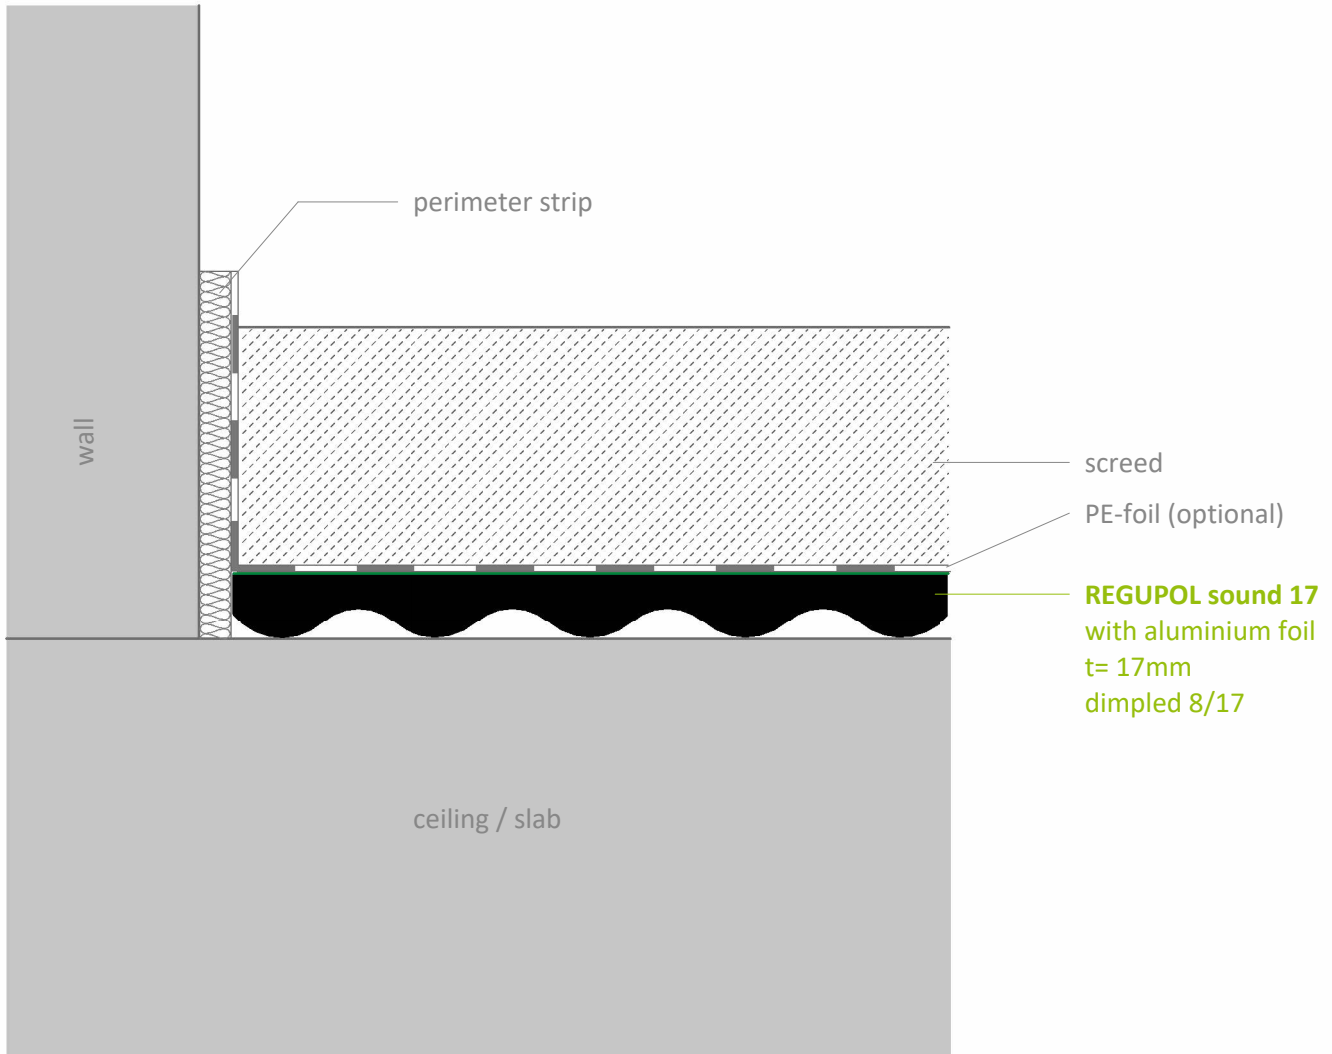

Impact sound insulation - under screed  
**REGUPOL sound 17**  
under screed

**Contact**

**REGUPOL Germany  
GmbH & Co. KG**  
Am Hilgenacker 24  
57319 Bad Berleburg  
GERMANY  
www.regupol.com

**Notes**

Adjacent trades are only shown schematically and in parts. The applicability and other conditions or constraints need to be checked by the customer or user on their own responsibility. The technical data sheets, installation instructions and local conditions need to be considered.

**Project:**

---

Project-No.: ---

Detail: VSCHW-04-01-EN

Created by: REGUPOL Acoustics

Date: 30.11.2023

Scale: 1 : 2