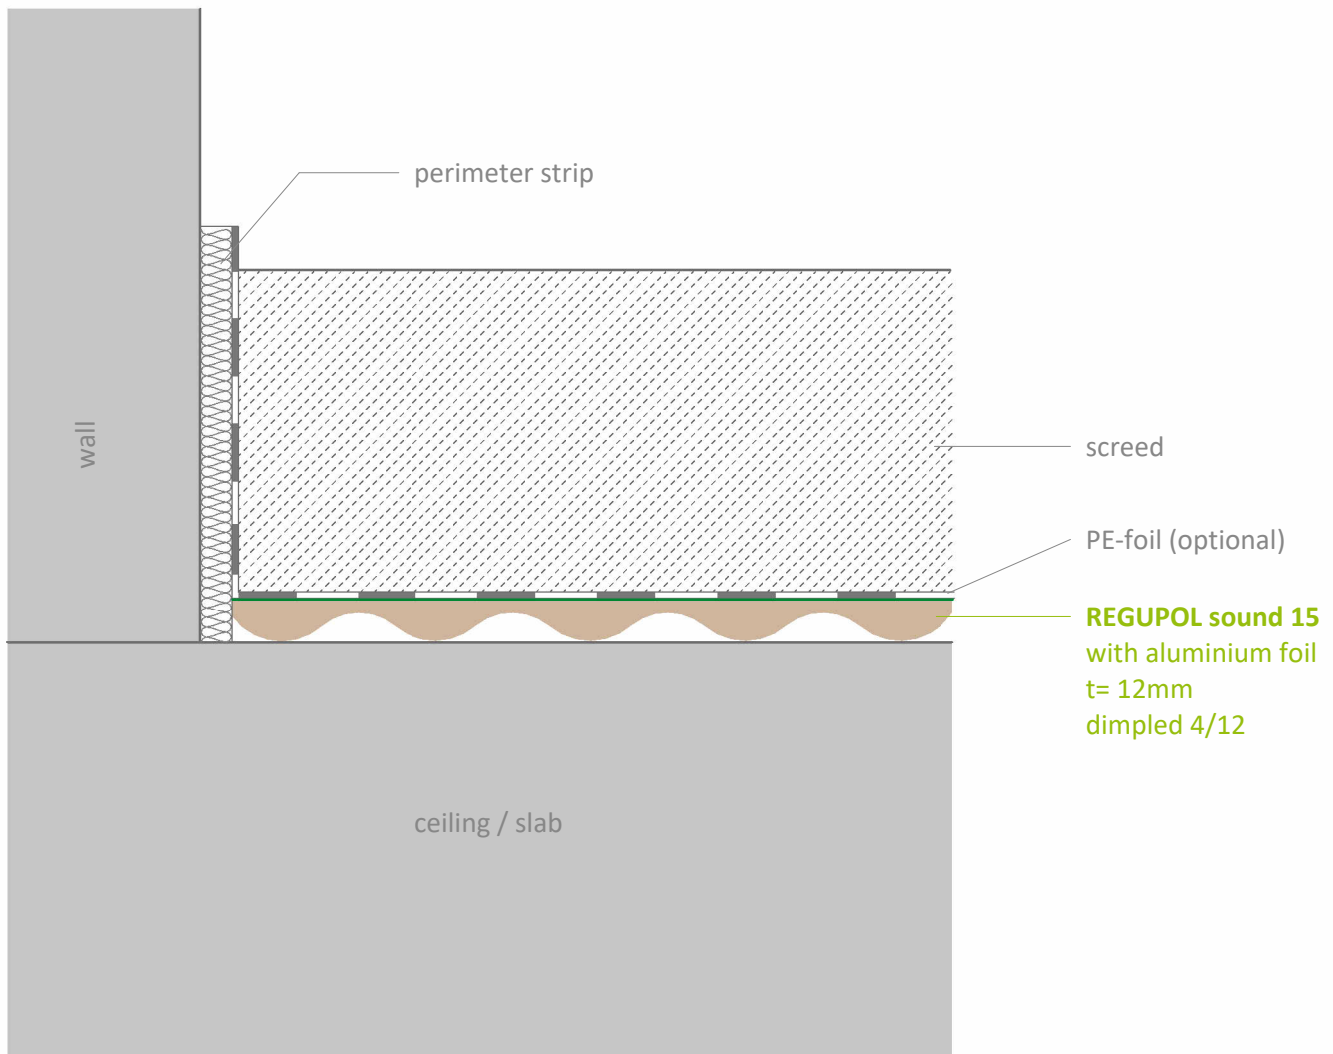

Impact sound insulation - under screed

REGUPOL sound 15

under screed

Contact

**REGUPOL Germany
GmbH & Co. KG**
Am Hilgenacker 24
57319 Bad Berleburg
GERMANY
www.regupol.com

Notes

Adjacent trades are only shown schematically and in parts. The applicability and other conditions or constraints need to be checked by the customer or user on their own responsibility. The technical data sheets, installation instructions and local conditions need to be considered.

Project:

Project-No.: ---

Detail: VSCHW-07-01-EN

Created by: REGUPOL Acoustics

Date: 30.11.2023

Scale: 1 : 2