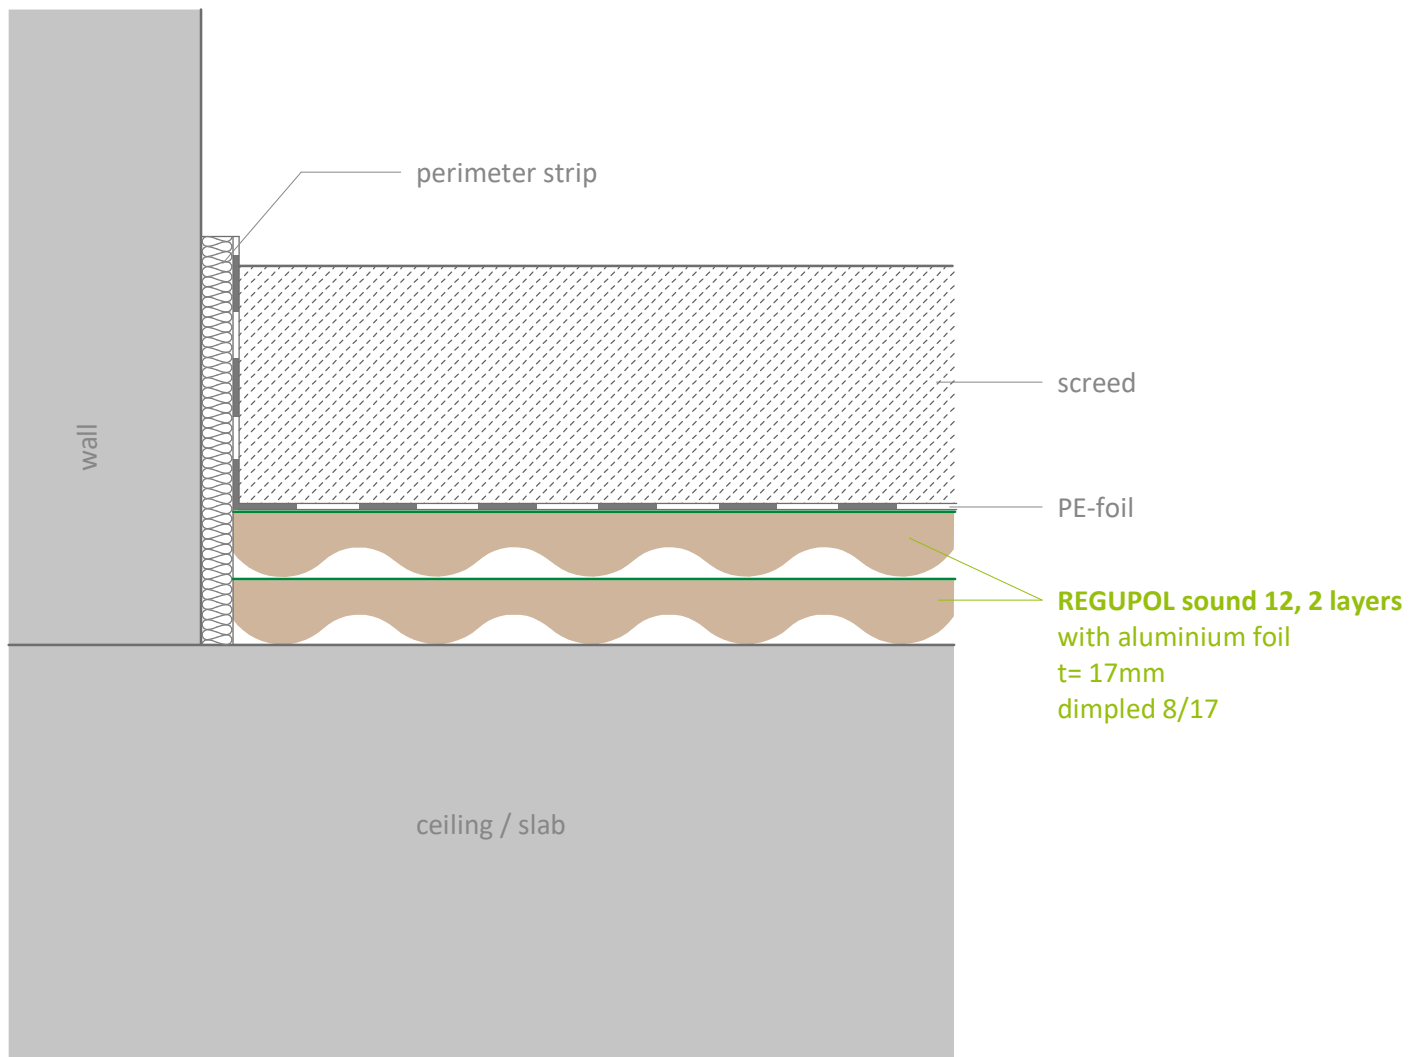

Impact sound insulation - under screed  
**REGUPOL sound 12, 2 layers**  
under screed

**Contact**

**REGUPOL BSW GmbH**  
Am Hilgenacker 24  
57319 Bad Berleburg  
GERMANY  
[www.regupol.com](http://www.regupol.com)

**Notes**

Adjacent trades are only shown schematically and in parts. The applicability and other conditions or constraints need to be checked by the customer or user on their own responsibility. The technical data sheets, installation instructions and local conditions need to be considered.

**Project:**

---

Project-No.: ---

Detail: VSCHW-05-02-EN

Created by: REGUPOL Acoustics

Date: 04.02.2022

Scale: 1 : 2