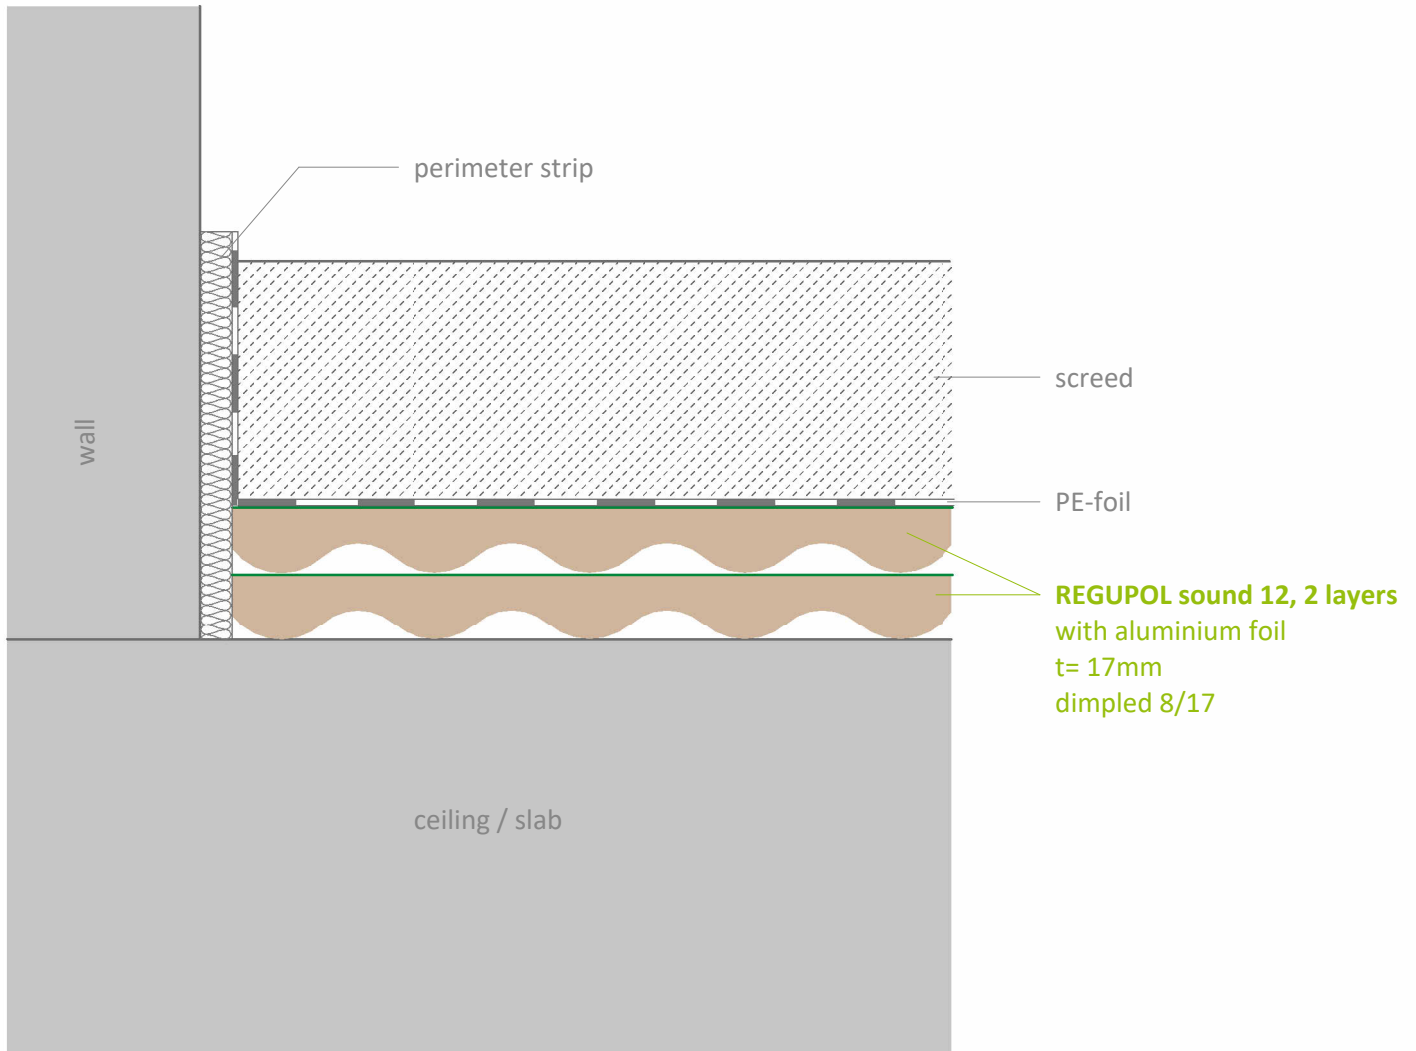

Impact sound insulation - under screed  
**REGUPOL sound 12, 2 layers**  
under screed

**Contact**

**REGUPOL Germany  
GmbH & Co. KG**  
Am Hilgenacker 24  
57319 Bad Berleburg  
GERMANY  
www.regupol.com

**Notes**

Adjacent trades are only shown schematically and in parts. The applicability and other conditions or constraints need to be checked by the customer or user on their own responsibility. The technical data sheets, installation instructions and local conditions need to be considered.

**Project:**

---

Project-No.: ---

Detail: VSCHW-05-02-EN

Created by: REGUPOL Acoustics

Date: 30.11.2023

Scale: 1 : 2