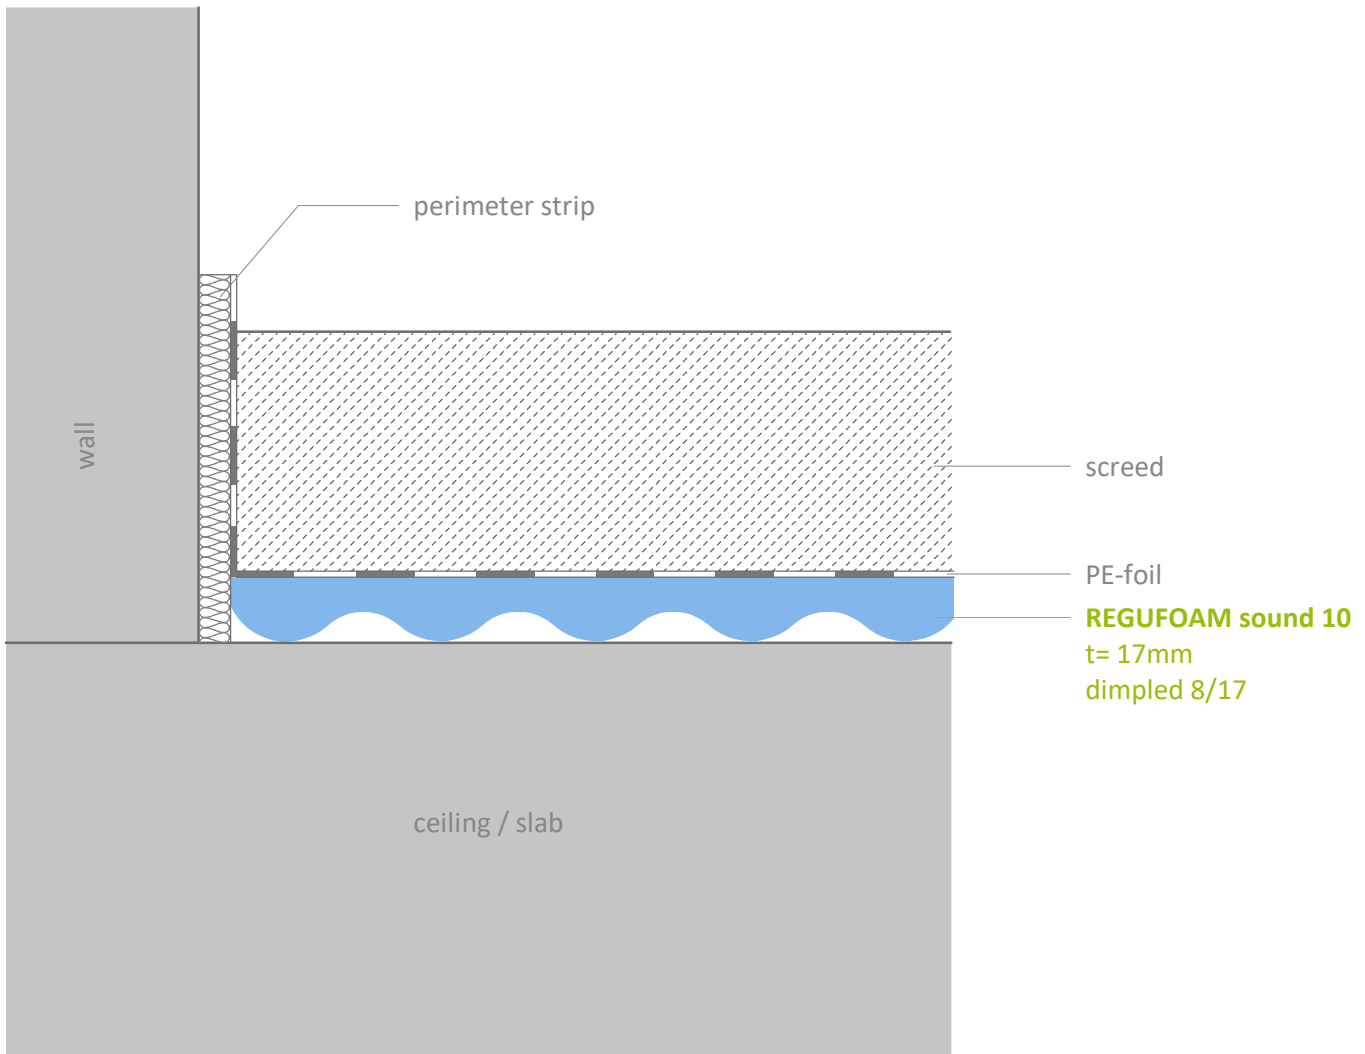

Impact sound insulation - under screed  
**REGUFOAM sound 10**  
under screed

**Contact**

**REGUPOL BSW GmbH**  
Am Hilgenacker 24  
57319 Bad Berleburg  
GERMANY  
[www.regupol.com](http://www.regupol.com)

**Notes**

Adjacent trades are only shown schematically and in parts. The applicability and other conditions or constraints need to be checked by the customer or user on their own responsibility. The technical data sheets, installation instructions and local conditions need to be considered.

**Project:** ---

Project-No.: ---

Detail: VSCHW-06-01-EN

Created by: REGUPOL Acoustics

Date: 04.02.2022

Scale: 1 : 2