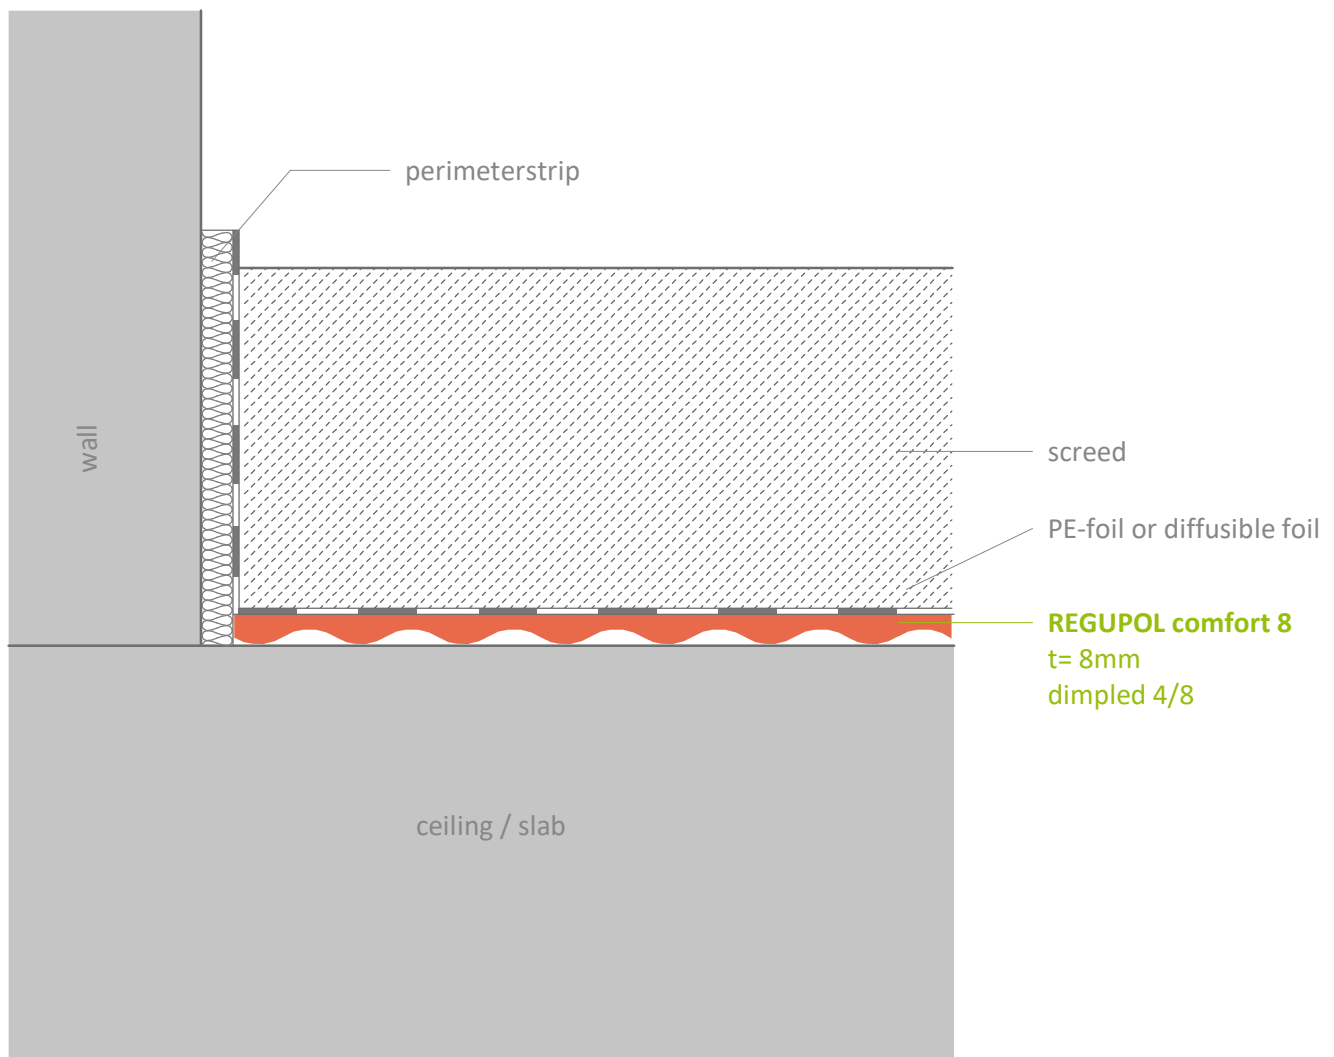

Impact sound insulation - under screed  
**REGUPOL comfort 8**  
under screed

**Contact**

**REGUPOL BSW GmbH**  
Am Hilgenacker 24  
57319 Bad Berleburg  
GERMANY  
[www.regupol.com](http://www.regupol.com)

**Notes**

Adjacent trades are only shown schematically and in parts. The applicability and other conditions or constraints need to be checked by the customer or user on their own responsibility. The technical data sheets, installation instructions and local conditions need to be considered.

**Project:** ---

Project-No.: ---

Detail: VSCHW-10-01-EN

Created by: REGUPOL Acoustics

Date: 04.02.2022

Scale: 1 : 2