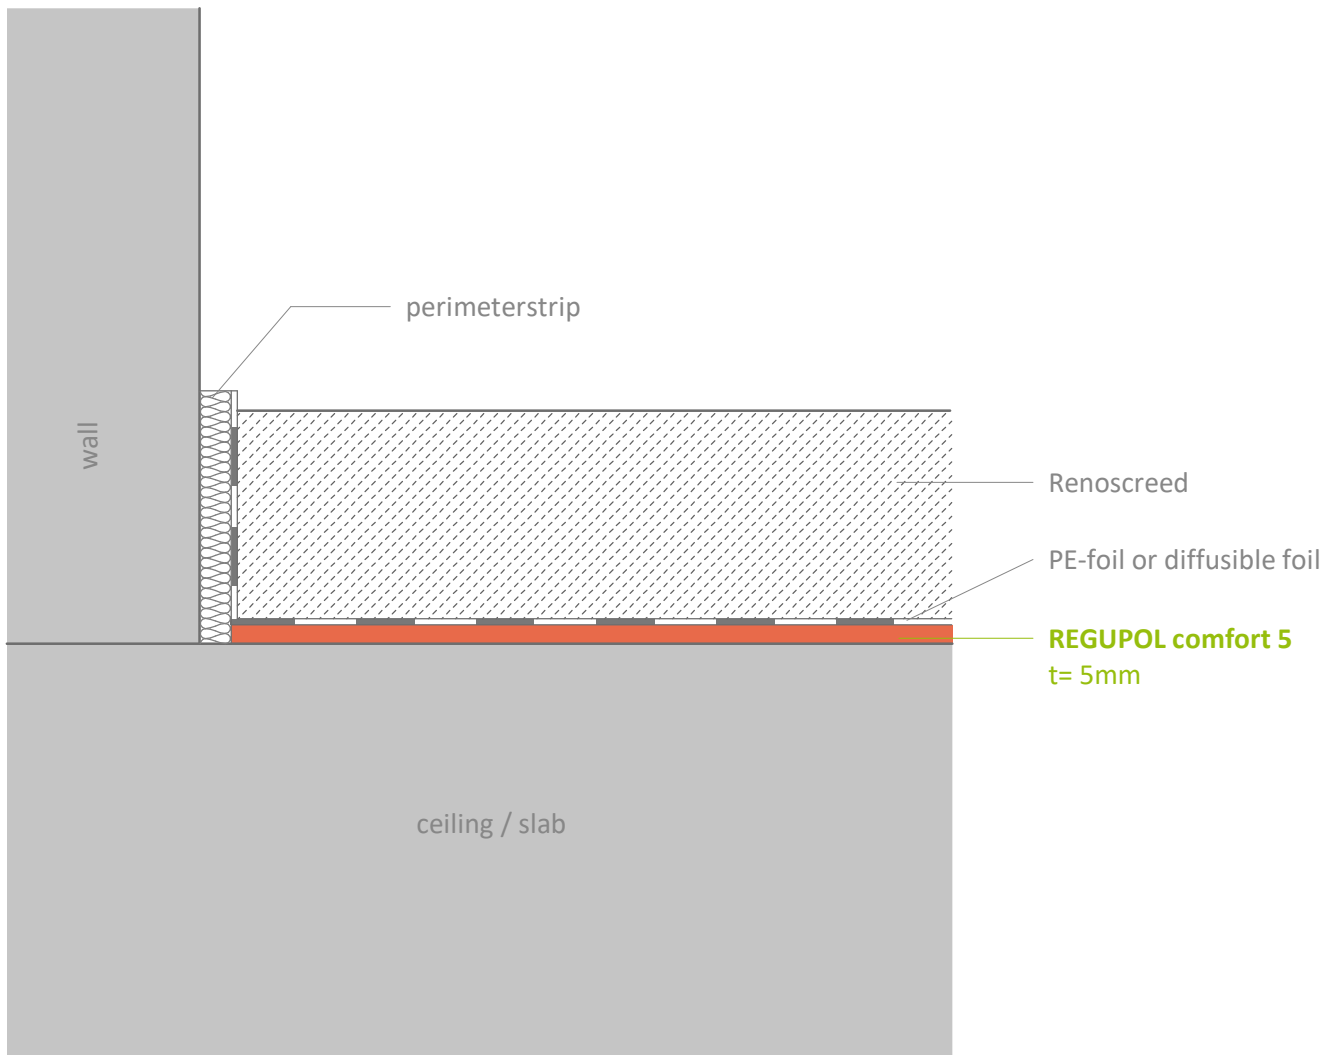

Impact sound insulation - under screed  
**REGUPOL comfort 5**  
under Renoscreed

**Contact**

**REGUPOL BSW GmbH**  
Am Hilgenacker 24  
57319 Bad Berleburg  
GERMANY  
[www.regupol.com](http://www.regupol.com)

**Notes**

Adjacent trades are only shown schematically and in parts. The applicability and other conditions or constraints need to be checked by the customer or user on their own responsibility. The technical data sheets, installation instructions and local conditions need to be considered.

**Project:** ---

Project-No.: ---

Detail: VSCHW-09-02-EN

Created by: REGUPOL Acoustics

Date: 04.02.2022

Scale: 1 : 2