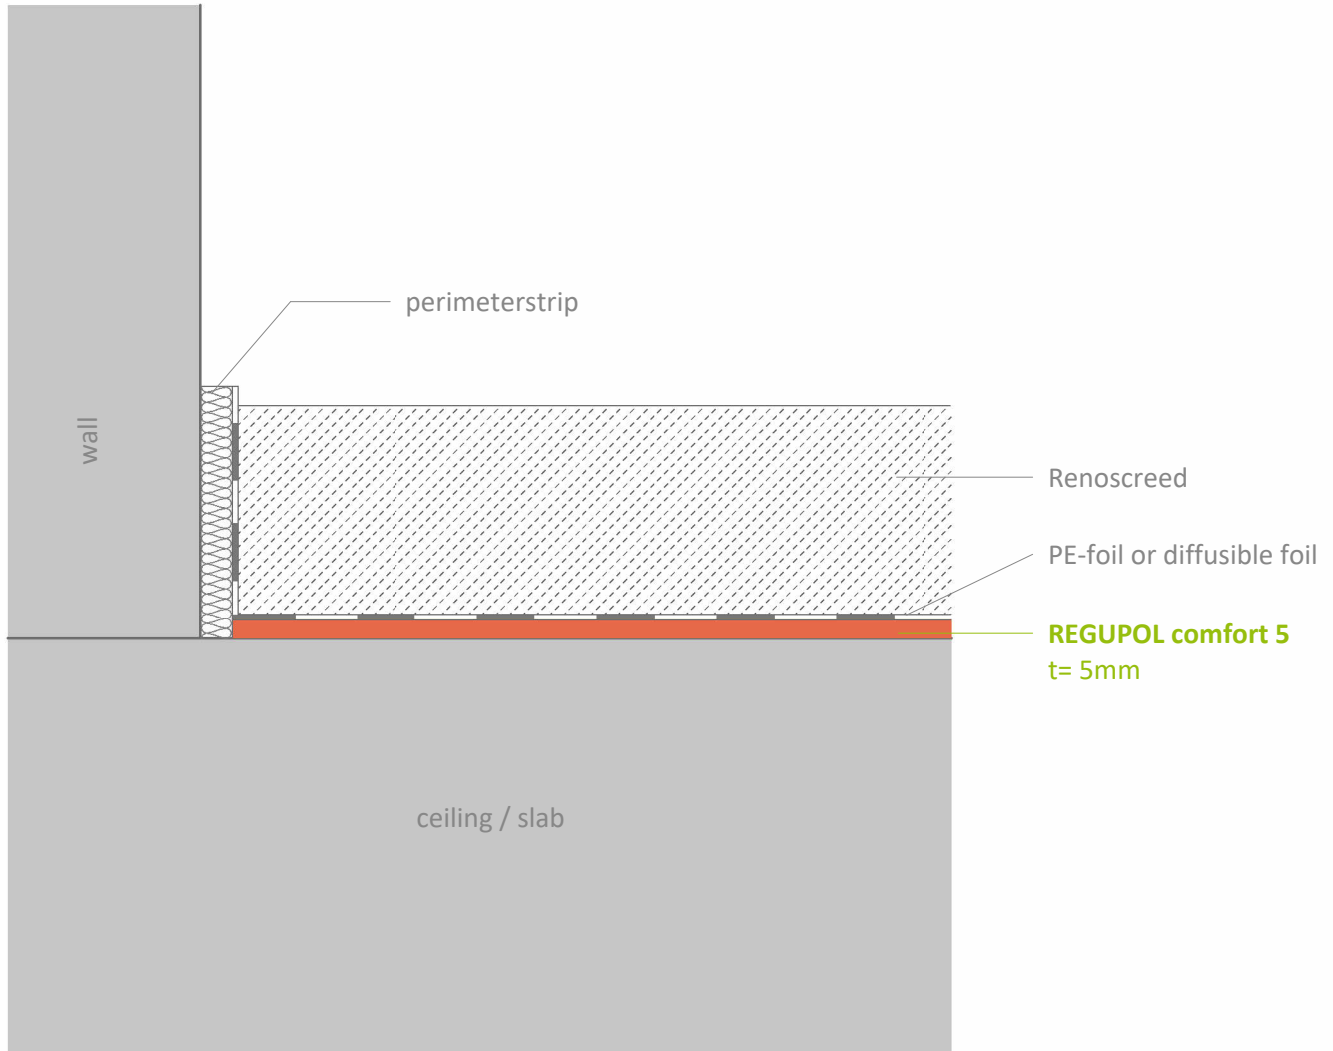

Impact sound insulation - under screed

REGUPOL comfort 5

under Renoscreed

Contact

**REGUPOL Germany
GmbH & Co. KG**
Am Hilgenacker 24
57319 Bad Berleburg
GERMANY
www.regupol.com

Notes

Adjacent trades are only shown schematically and in parts. The applicability and other conditions or constraints need to be checked by the customer or user on their own responsibility. The technical data sheets, installation instructions and local conditions need to be considered.

Project: ---

Project-No.: ---

Detail: VSCHW-09-02-EN

Created by: REGUPOL Acoustics

Date: 30.11.2023

Scale: 1 : 2