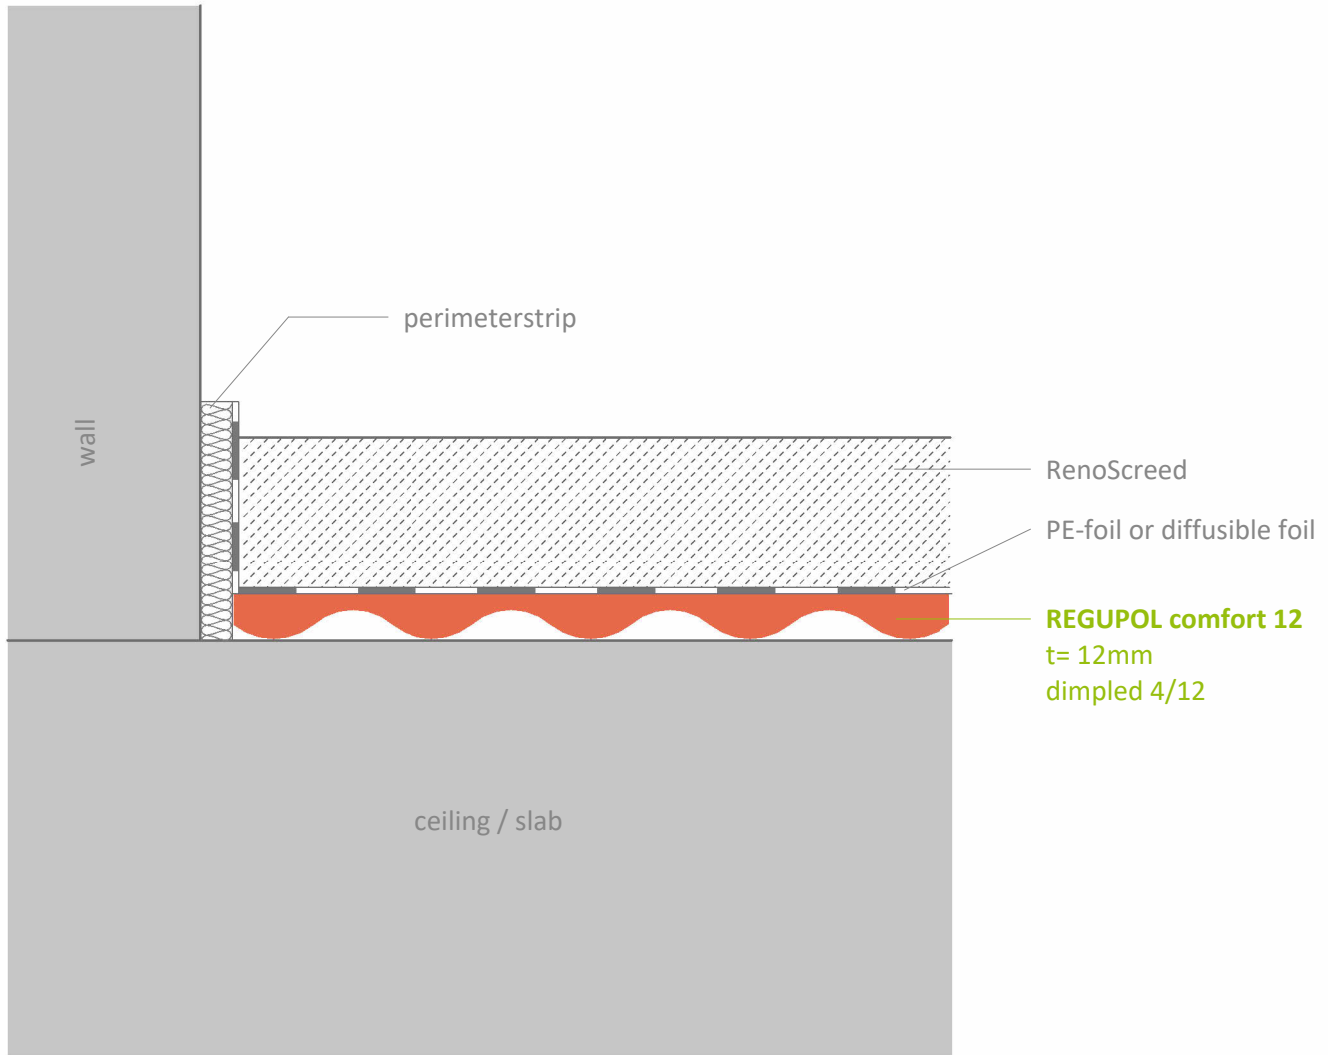

Impact sound insulation - under screed

REGUPOL comfort 12

under RenoScreed

Contact

**REGUPOL Germany
GmbH & Co. KG**
Am Hilgenacker 24
57319 Bad Berleburg
GERMANY
www.regupol.com

Notes

Adjacent trades are only shown schematically and in parts. The applicability and other conditions or constraints need to be checked by the customer or user on their own responsibility. The technical data sheets, installation instructions and local conditions need to be considered.

Project: ---

Project-No.: ---

Detail: VSCHW-11-02-EN

Created by: REGUPOL Acoustics

Date: 30.11.2023

Scale: 1 : 2