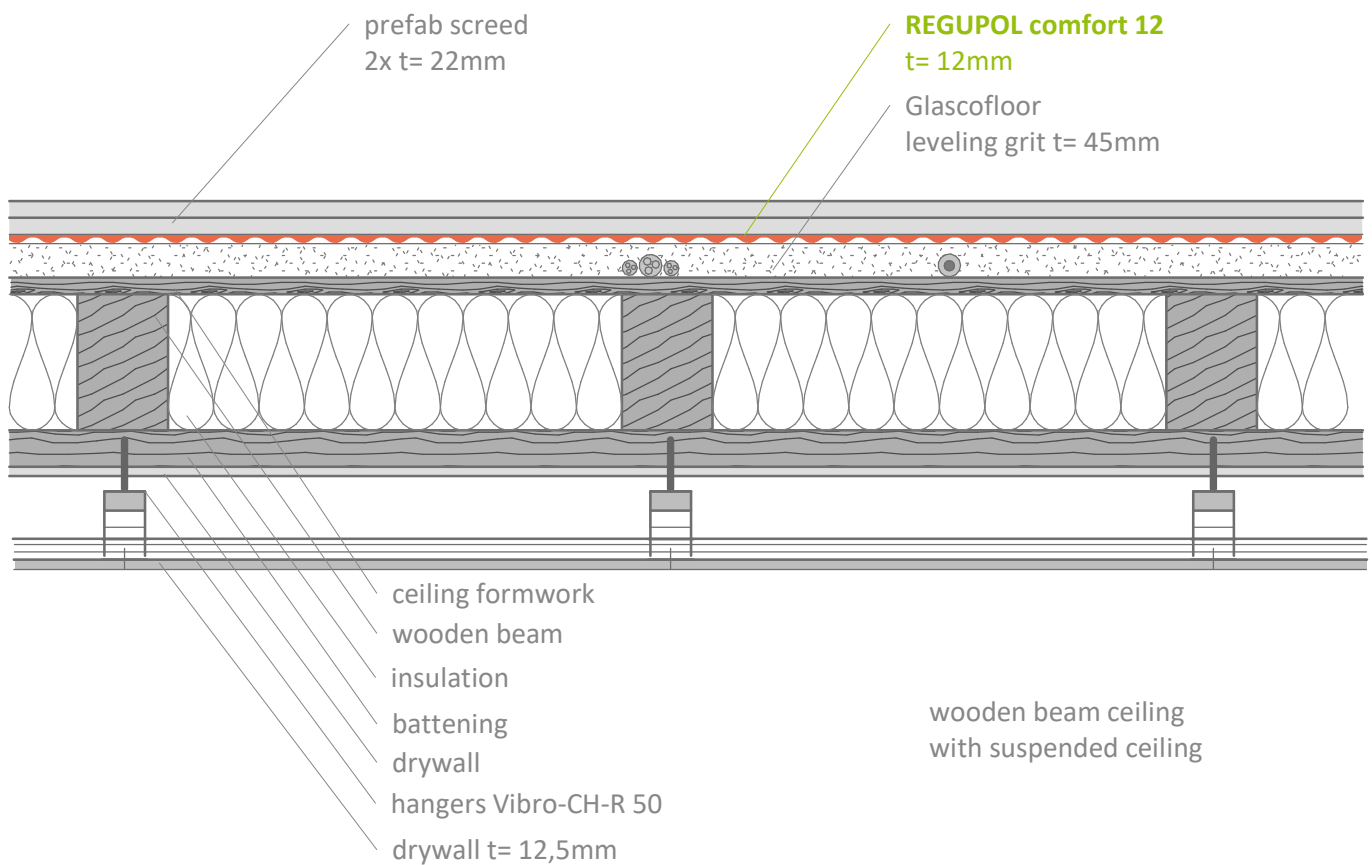

Impact sound insulation - on wooden ceiling

REGUPOL comfort 12

under prefab screed

Contact

REGUPOL BSW GmbH
Am Hilgenacker 24
57319 Bad Berleburg
GERMANY
www.regupol.com

Notes

Adjacent trades are only shown schematically and in parts. The applicability and other conditions or constraints need to be checked by the customer or user on their own responsibility. The technical data sheets, installation instructions and local conditions need to be considered.

Project: ---

Project-No.: ---

Detail: VSCHW-11-06-EN

Created by: REGUPOL Acoustics

Date: 04.02.2022

Scale: 1 : 10