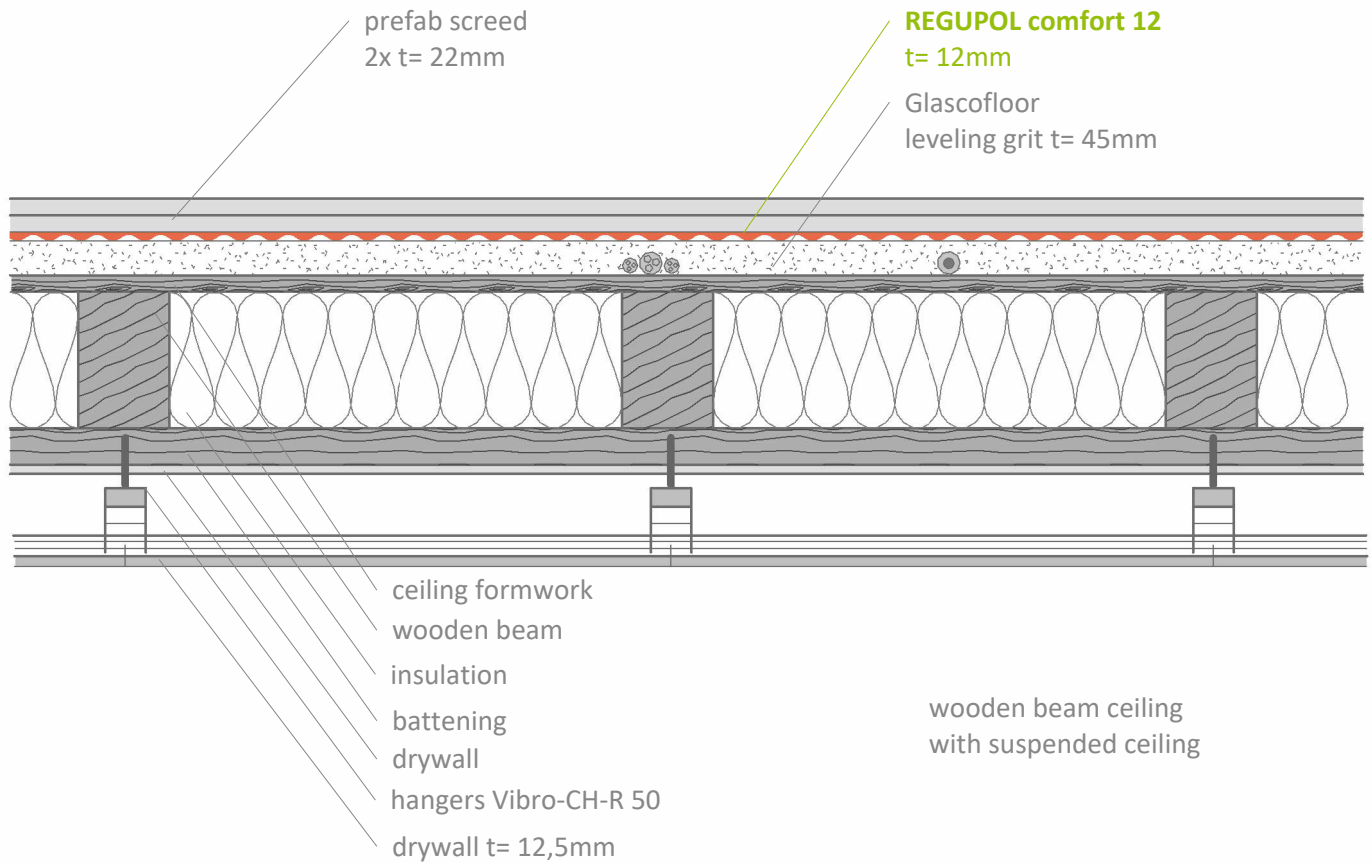

Impact sound insulation - on wooden ceiling

REGUPOL comfort 12

under prefab screed

Contact

**REGUPOL Germany
GmbH & Co. KG**
Am Hilgenacker 24
57319 Bad Berleburg
GERMANY
www.regupol.com

Notes

Adjacent trades are only shown schematically and in parts. The applicability and other conditions or constraints need to be checked by the customer or user on their own responsibility. The technical data sheets, installation instructions and local conditions need to be considered.

Project:

Project-No.: ---

Detail: VSCHW-11-06-EN

Created by: REGUPOL Acoustics

Date: 30.11.2023

Scale: 1 : 10