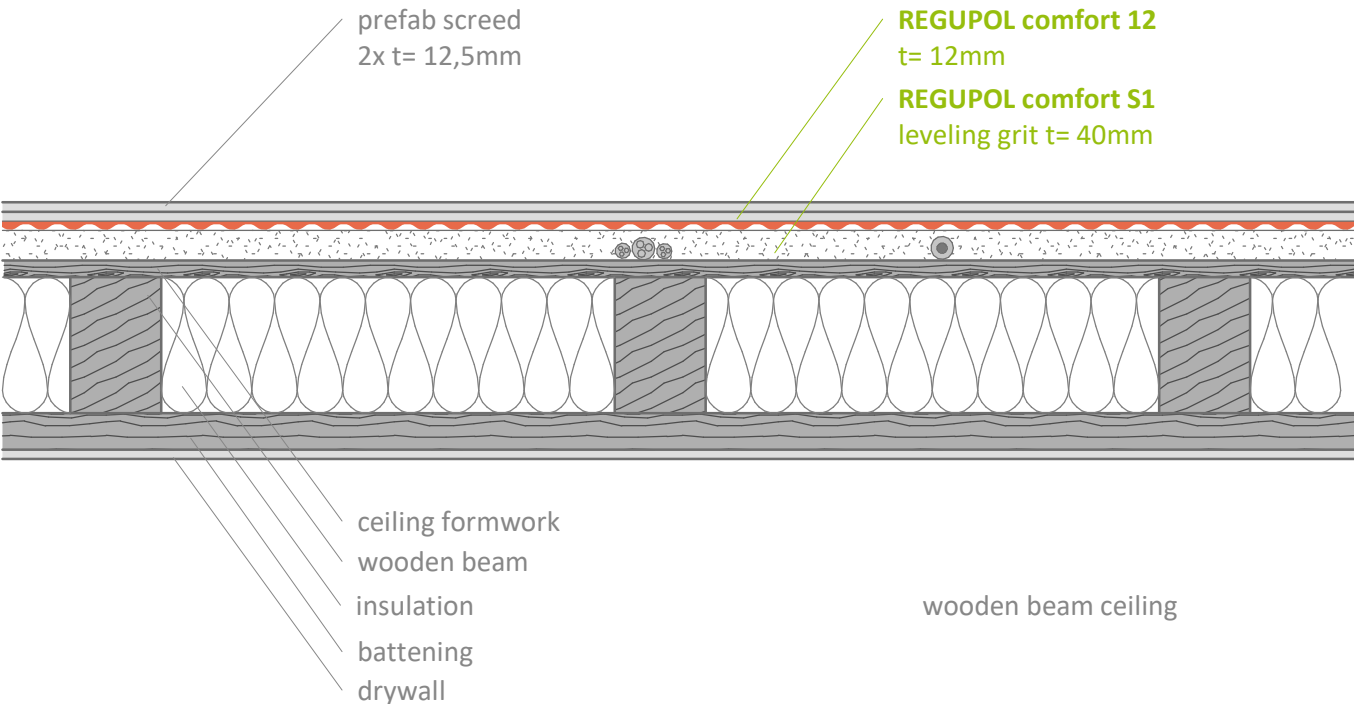

Impact sound insulation - on wooden ceiling
REGUPOL comfort 12, REGUPOL comfort S1
 under prefab screed

Contact

REGUPOL BSW GmbH
 Am Hilgenacker 24
 57319 Bad Berleburg
 GERMANY
 www.regupol.com

Notes

Adjacent trades are only shown schematically and in parts. The applicability and other conditions or constraints need to be checked by the customer or user on their own responsibility. The technical data sheets, installation instructions and local conditions need to be considered.

Project:

 Project-No.: ---
 Detail: VSCHW-11-05-EN
 Created by: REGUPOL Acoustics
 Date: 04.02.2022
 Scale: 1 : 10