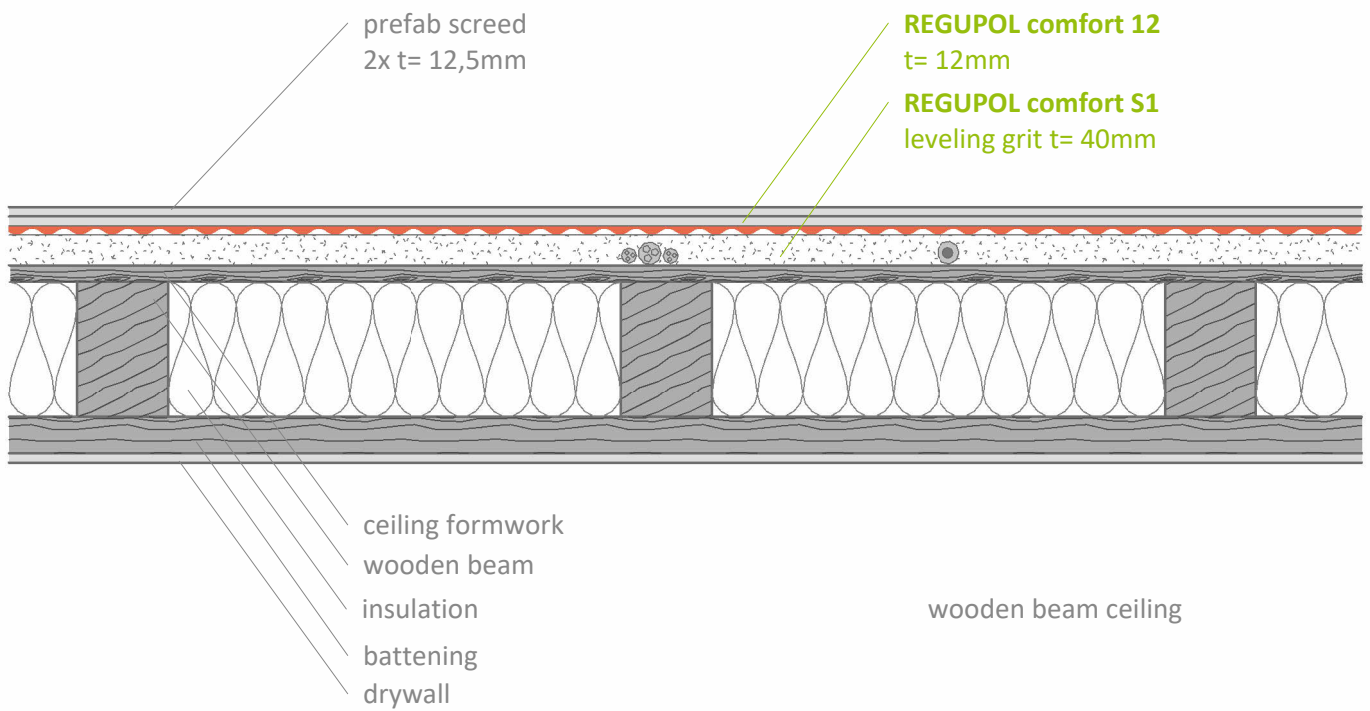

Impact sound insulation - on wooden ceiling  
**REGUPOL comfort 12, REGUPOL comfort S1**  
 under prefab screed

**Contact**

**REGUPOL Germany  
 GmbH & Co. KG**  
 Am Hilgenacker 24  
 57319 Bad Berleburg  
 GERMANY  
 www.regupol.com

**Notes**

Adjacent trades are only shown schematically and in parts. The applicability and other conditions or constraints need to be checked by the customer or user on their own responsibility. The technical data sheets, installation instructions and local conditions need to be considered.