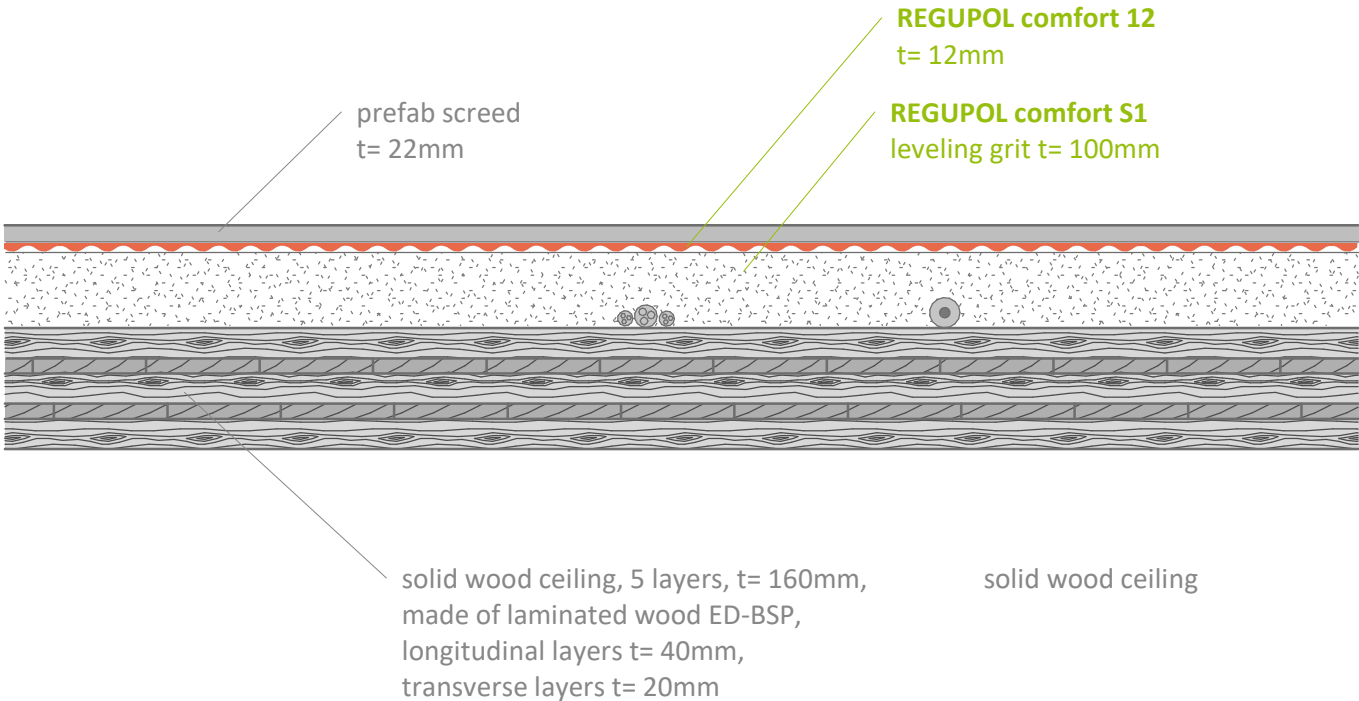

Impact sound insulation - on wooden ceiling
REGUPOL comfort 12, REGUPOL comfort S1
 under prefab screed

Contact

REGUPOL BSW GmbH
 Am Hilgenacker 24
 57319 Bad Berleburg
 GERMANY
 www.regupol.com

Notes

Adjacent trades are only shown schematically and in parts. The applicability and other conditions or constraints need to be checked by the customer or user on their own responsibility. The technical data sheets, installation instructions and local conditions need to be considered.

Project:

Project-No.:	---
Detail:	VSCHW-11-10-EN
Created by:	REGUPOL Acoustics
Date:	04.02.2022
Scale:	1 : 10