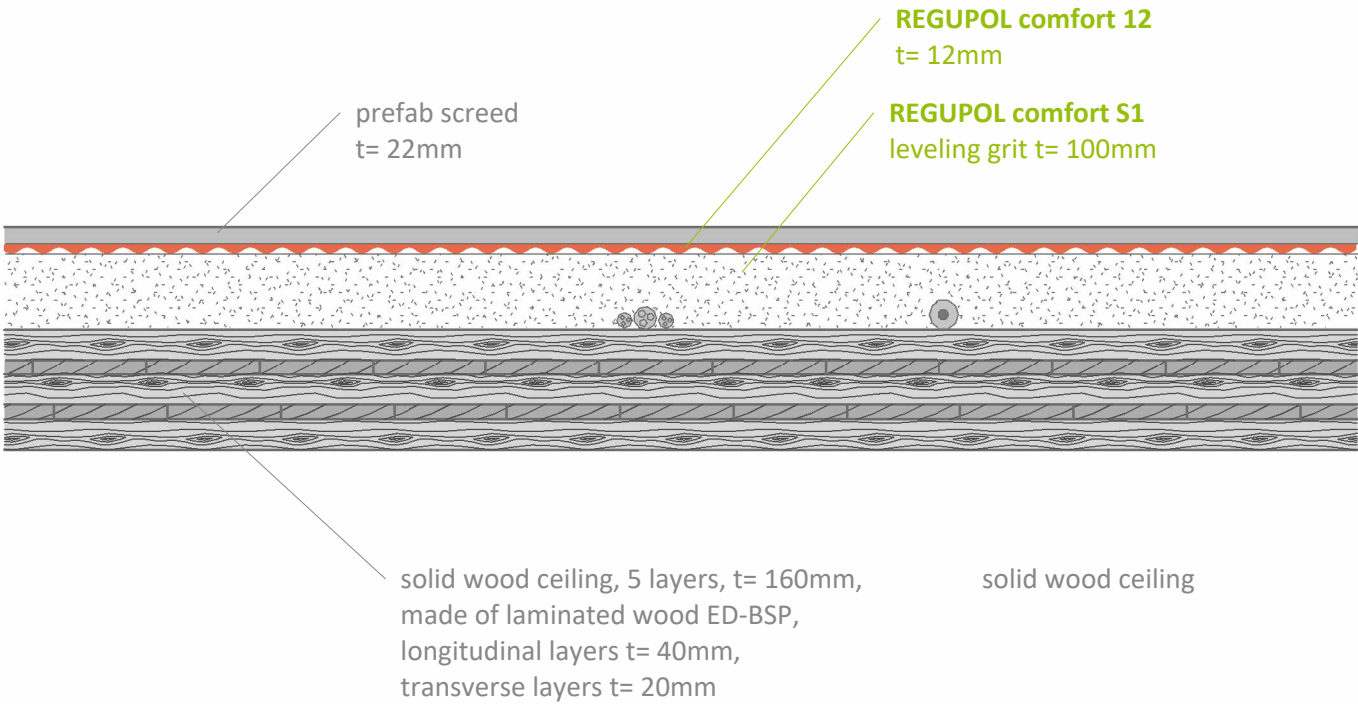

Impact sound insulation - on wooden ceiling
REGUPOL comfort 12, REGUPOL comfort S1
 under prefab screed

Contact

**REGUPOL Germany
 GmbH & Co. KG**
 Am Hilgenacker 24
 57319 Bad Berleburg
 GERMANY
 www.regupol.com

Notes

Adjacent trades are only shown schematically and in parts. The applicability and other conditions or constraints need to be checked by the customer or user on their own responsibility. The technical data sheets, installation instructions and local conditions need to be considered.

Project:

Project-No.:	---
Detail:	VSCHW-11-10-EN
Created by:	REGUPOL Acoustics
Date:	30.11.2023
Scale:	1 : 10