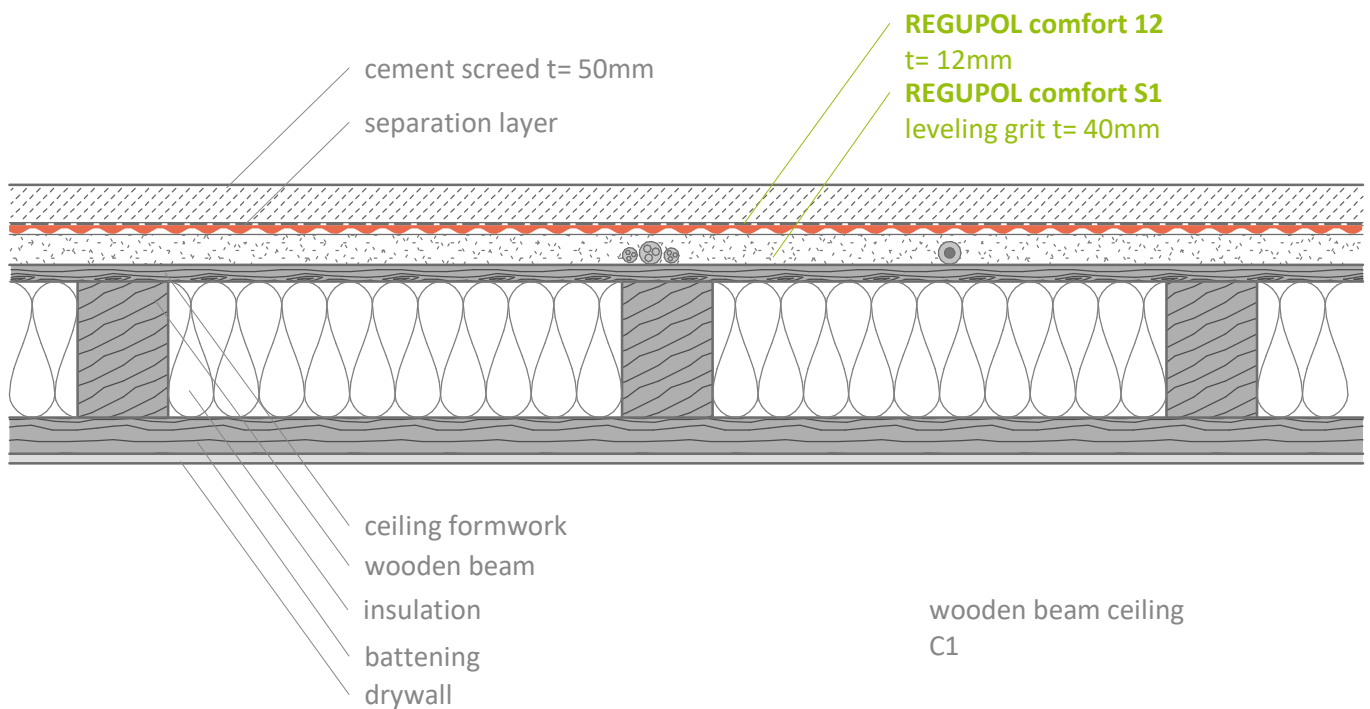

Impact sound insulation - on wooden ceiling
REGUPOL comfort 12
 under cement screed

Contact

REGUPOL BSW GmbH
 Am Hilgenacker 24
 57319 Bad Berleburg
 GERMANY
www.regupol.com

Notes

Adjacent trades are only shown schematically and in parts. The applicability and other conditions or constraints need to be checked by the customer or user on their own responsibility. The technical data sheets, installation instructions and local conditions need to be considered.

Project:

Project-No.: ---

Detail: VSCHW-11-03-EN

Created by: REGUPOL Acoustics

Date: 04.02.2022

Scale: 1 : 10