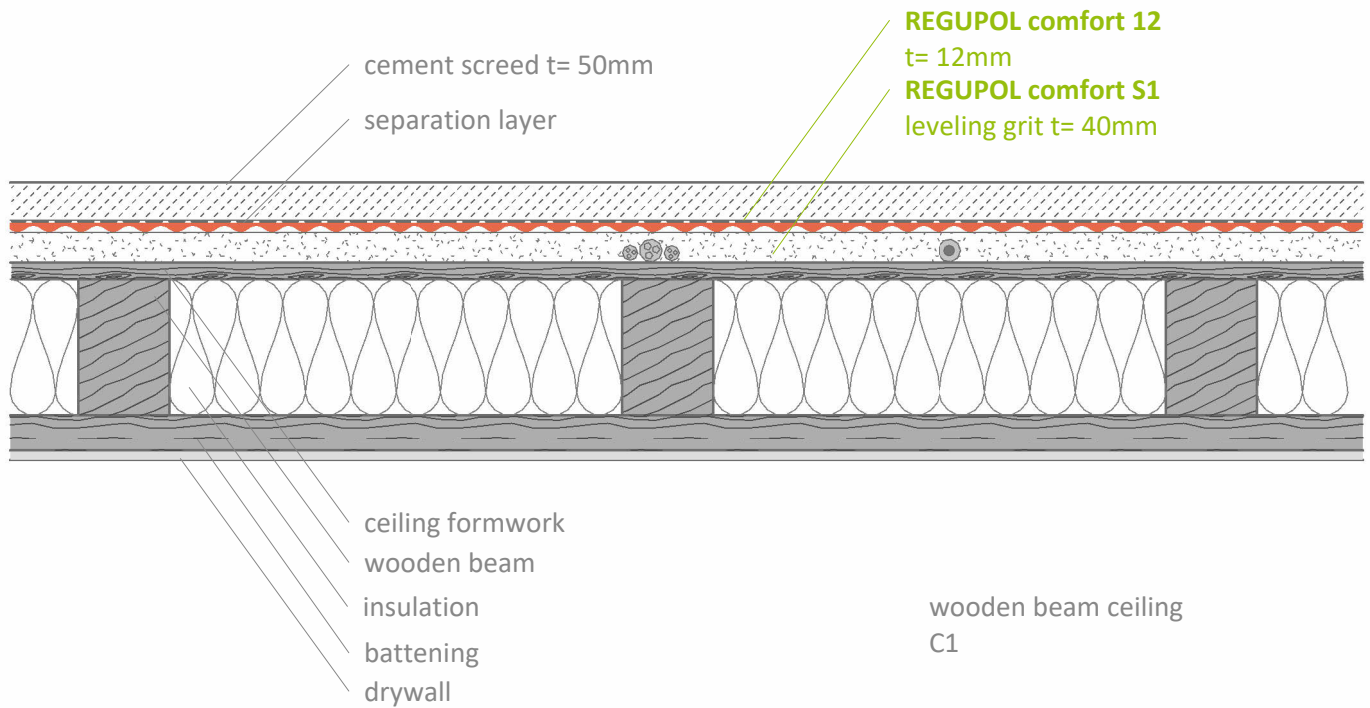

Impact sound insulation - on wooden ceiling
REGUPOL comfort 12
 under cement screed

Contact

REGUPOL Germany GmbH & Co. KG
 Am Hilgenacker 24
 57319 Bad Berleburg
 GERMANY
www.regupol.com

Notes

Adjacent trades are only shown schematically and in parts. The applicability and other conditions or constraints need to be checked by the customer or user on their own responsibility. The technical data sheets, installation instructions and local conditions need to be considered.

Project:

Project-No.: ---

Detail: VSCHW-11-03-EN

Created by: REGUPOL Acoustics

Date: 30.11.2023

Scale: 1 : 10