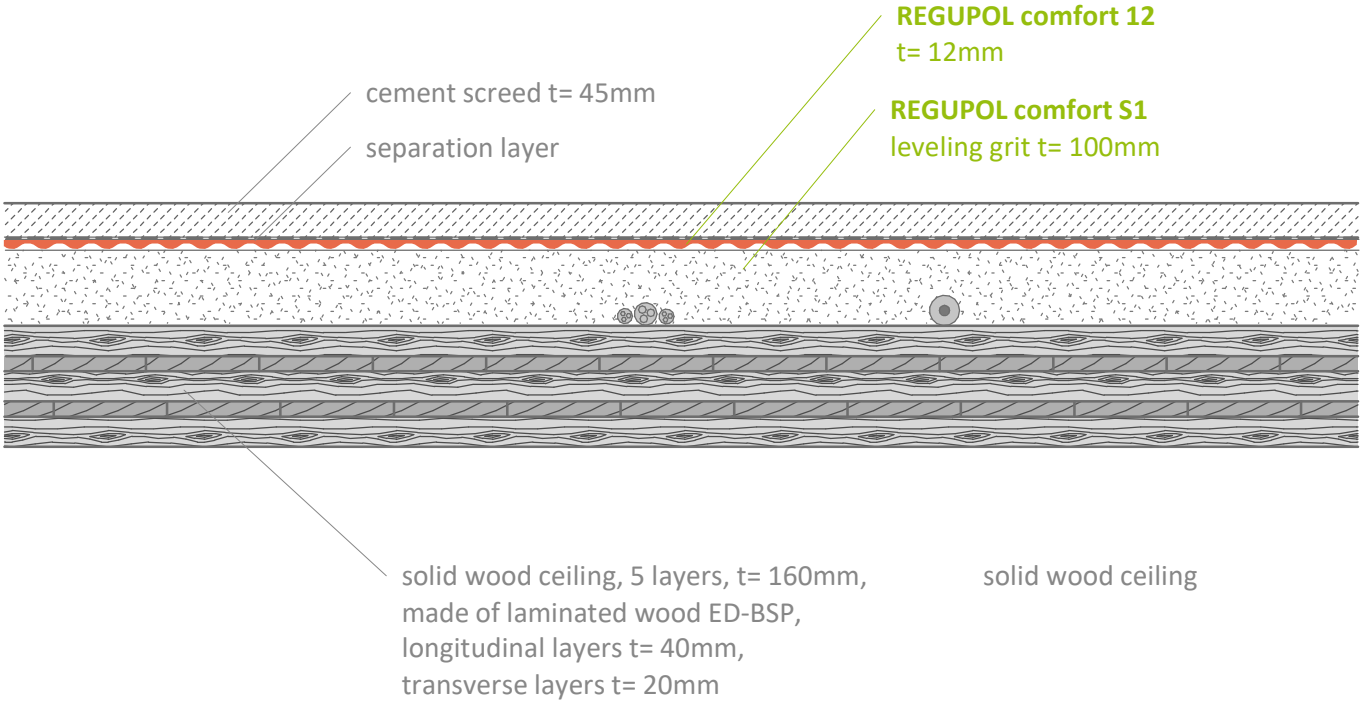

Impact sound insulation - on wooden ceiling
REGUPOL comfort 12, REGUPOL comfort S1
 under cement screed

Contact

REGUPOL BSW GmbH
 Am Hilgenacker 24
 57319 Bad Berleburg
 GERMANY
 www.regupol.com

Notes

Adjacent trades are only shown schematically and in parts. The applicability and other conditions or constraints need to be checked by the customer or user on their own responsibility. The technical data sheets, installation instructions and local conditions need to be considered.

Project:

Project-No.:	---
Detail:	VSCHW-11-09-EN
Created by:	REGUPOL Acoustics
Date:	04.02.2022
Scale:	1 : 10