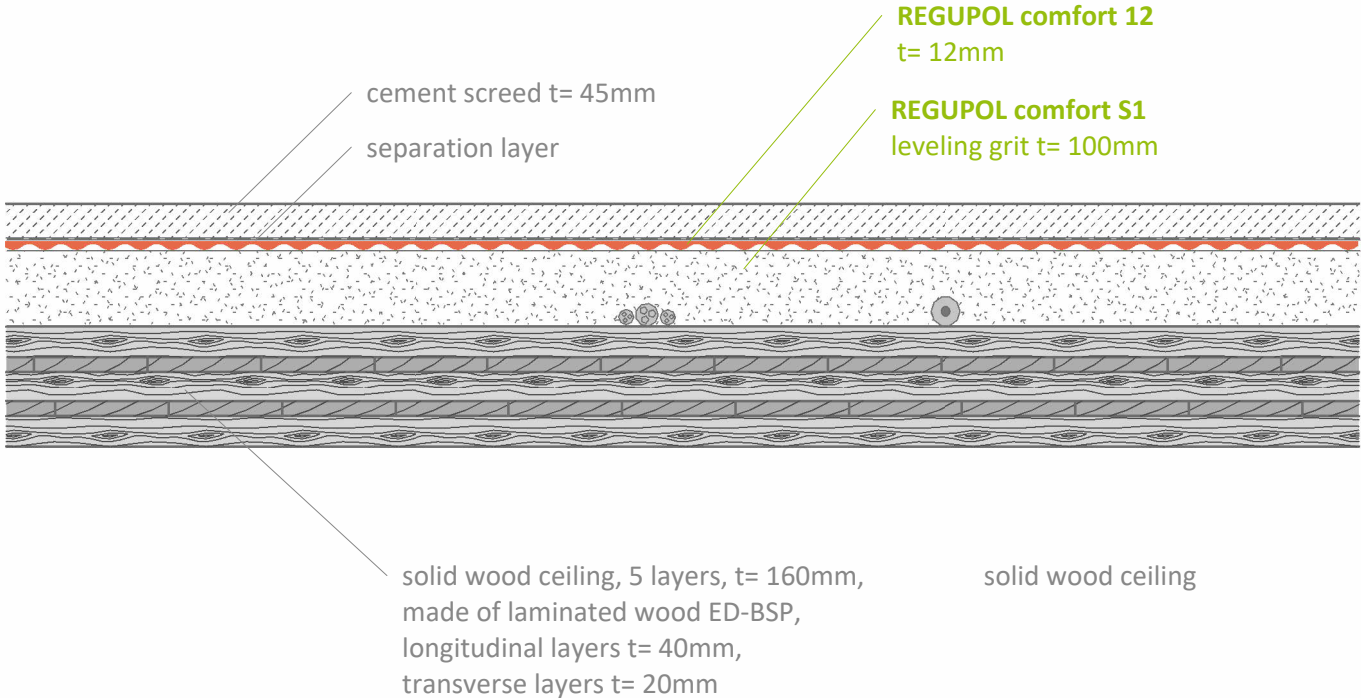

Impact sound insulation - on wooden ceiling
REGUPOL comfort 12, REGUPOL comfort S1
 under cement screed

Contact

REGUPOL Germany GmbH & Co. KG
 Am Hilgenacker 24
 57319 Bad Berleburg
 GERMANY
 www.regupol.com

Notes

Adjacent trades are only shown schematically and in parts. The applicability and other conditions or constraints need to be checked by the customer or user on their own responsibility. The technical data sheets, installation instructions and local conditions need to be considered.

Project:

Project-No.:	---
Detail:	VSCHW-11-09-EN
Created by:	REGUPOL Acoustics
Date:	30.11.2023
Scale:	1 : 10