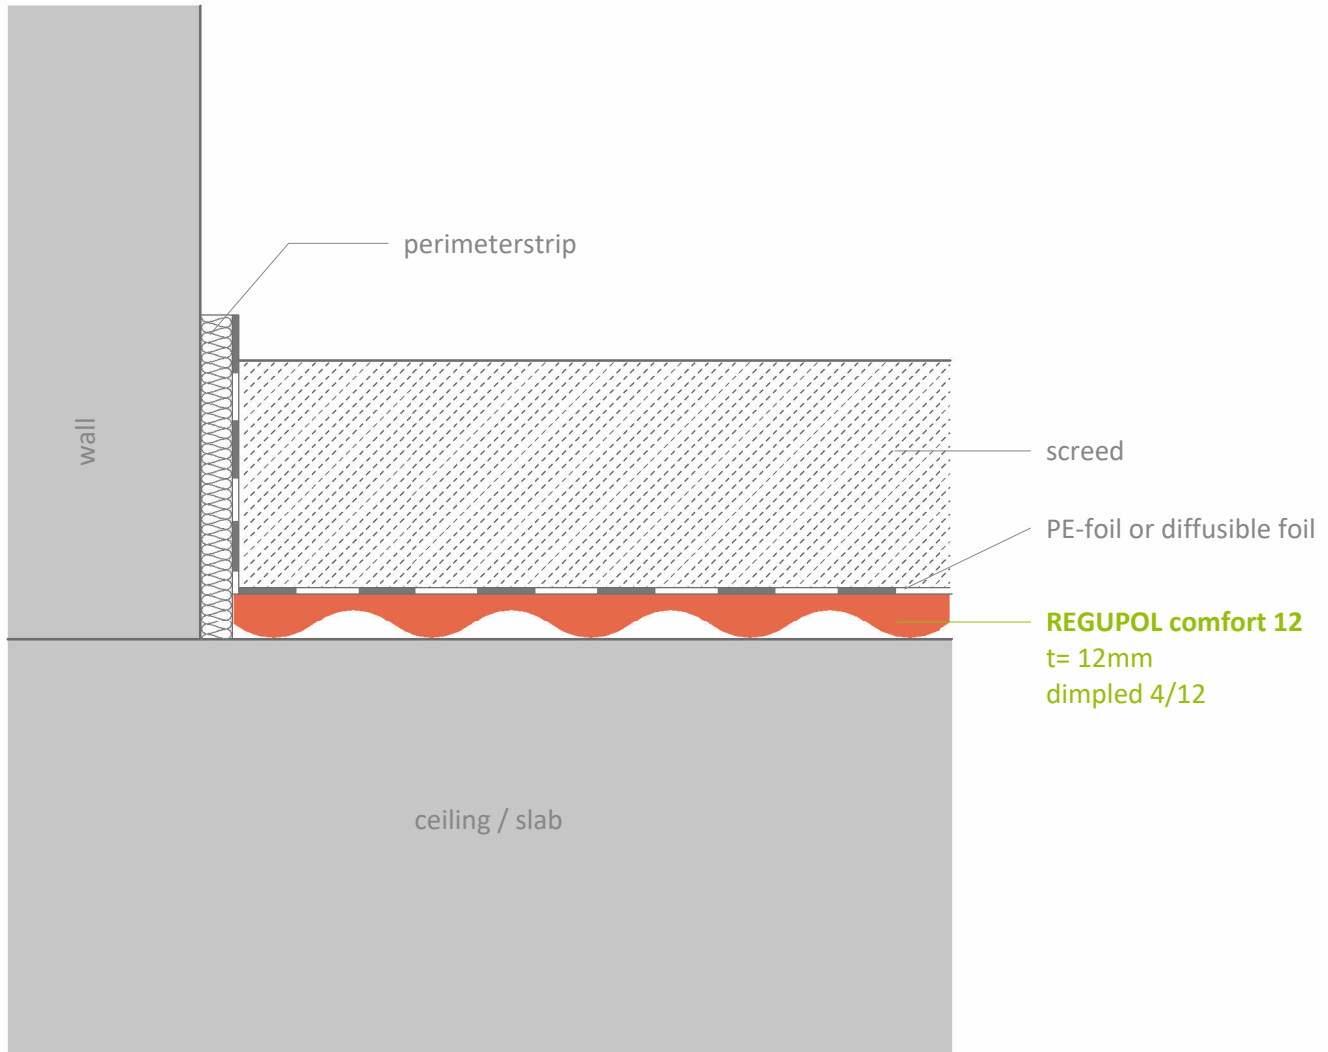

Impact sound insulation - under screed
REGUPOL comfort 12
under screed

Contact

**REGUPOL Germany
GmbH & Co. KG**
Am Hilgenacker 24
57319 Bad Berleburg
GERMANY
www.regupol.com

Notes

Adjacent trades are only shown schematically and in parts. The applicability and other conditions or constraints need to be checked by the customer or user on their own responsibility. The technical data sheets, installation instructions and local conditions need to be considered.

Project:

Project-No.: ---

Detail: VSCHW-11-01-EN

Created by: REGUPOL Acoustics

Date: 30.11.2023

Scale: 1 : 2