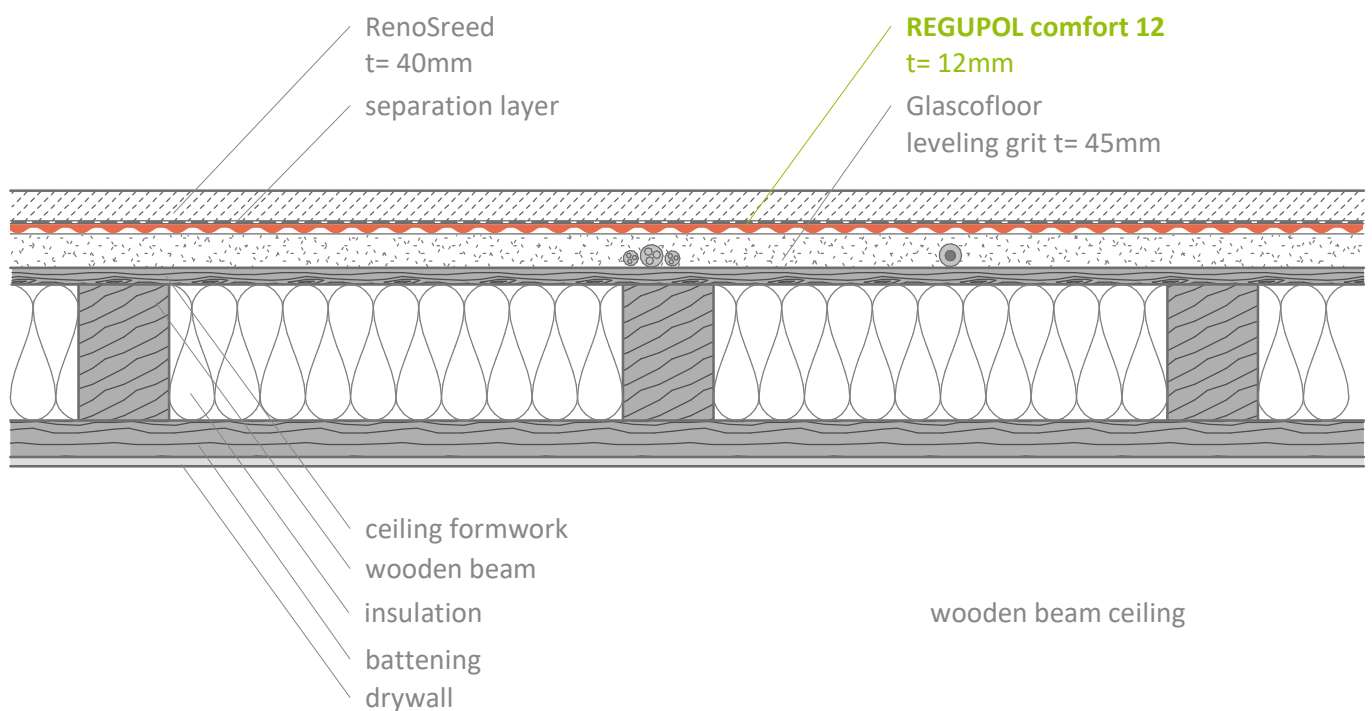

Impact sound insulation - on wooden ceiling

REGUPOL comfort 12

under RenoScreed

Contact

REGUPOL BSW GmbH
Am Hilgenacker 24
57319 Bad Berleburg
GERMANY
www.regupol.com

Notes

Adjacent trades are only shown schematically and in parts. The applicability and other conditions or constraints need to be checked by the customer or user on their own responsibility. The technical data sheets, installation instructions and local conditions need to be considered.

Project:

Project-No.: ---

Detail: VSCHW-11-07-EN

Created by: REGUPOL Acoustics

Date: 04.02.2022

Scale: 1 : 10