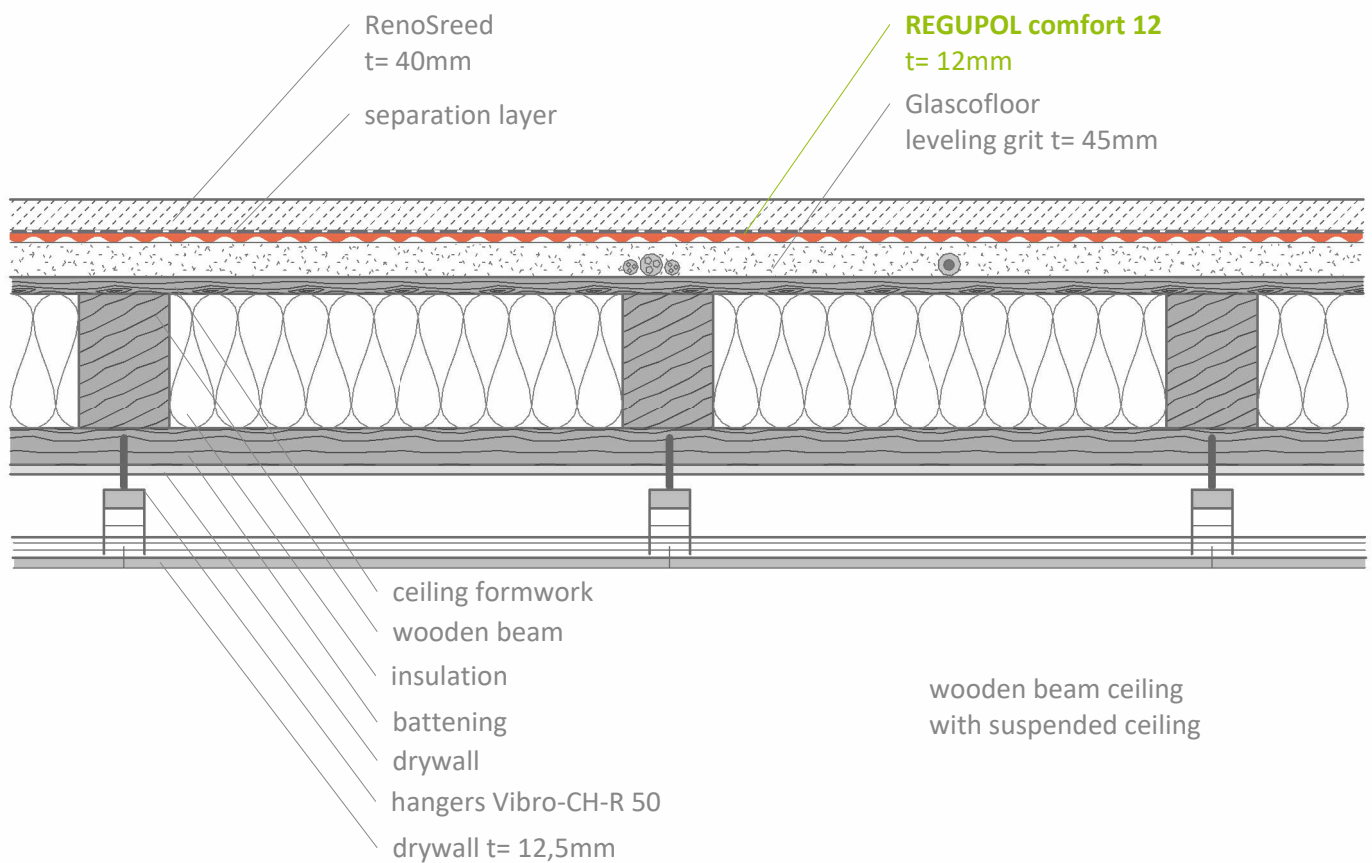

Impact sound insulation - on wooden ceiling

REGUPOL comfort 12

under RenoScreed

Contact

**REGUPOL Germany
GmbH & Co. KG**
Am Hilgenacker 24
57319 Bad Berleburg
GERMANY
www.regupol.com

Notes

Adjacent trades are only shown schematically and in parts. The applicability and other conditions or constraints need to be checked by the customer or user on their own responsibility. The technical data sheets, installation instructions and local conditions need to be considered.

Project:

Project-No.: ---

Detail: VSCHW-11-08-EN

Created by: REGUPOL Acoustics

Date: 30.11.2023

Scale: 1 : 10