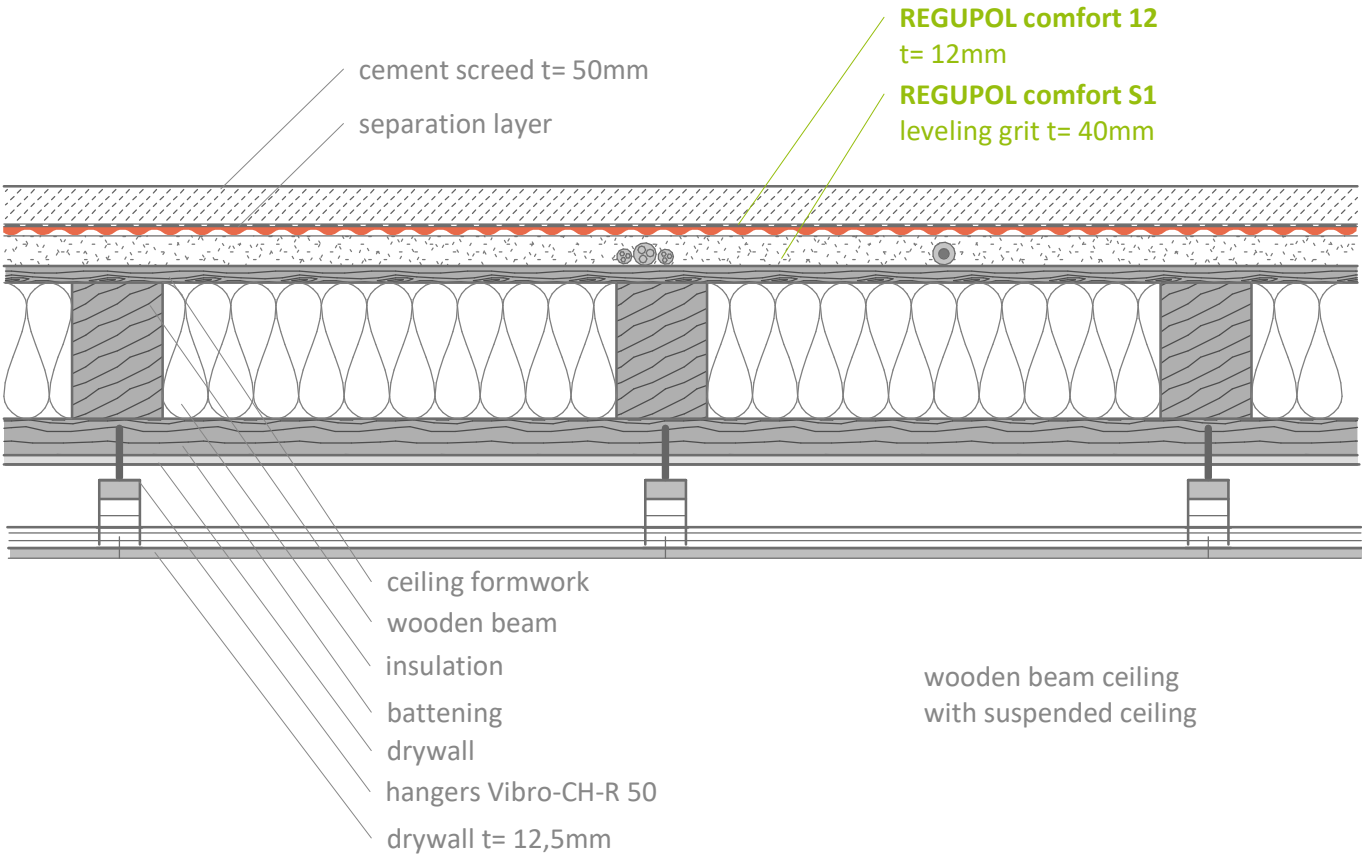

Impact sound insulation - on wooden ceiling
REGUPOL comfort 12, REGUPOL comfort S1
 under cement screed

Contact

REGUPOL BSW GmbH
 Am Hilgenacker 24
 57319 Bad Berleburg
 GERMANY
 www.regupol.com

Notes

Adjacent trades are only shown schematically and in parts. The applicability and other conditions or constraints need to be checked by the customer or user on their own responsibility. The technical data sheets, installation instructions and local conditions need to be considered.

Project:

Project-No.:	---
Detail:	VSCHW-11-04-EN
Created by:	REGUPOL Acoustics
Date:	04.02.2022
Scale:	1 : 10