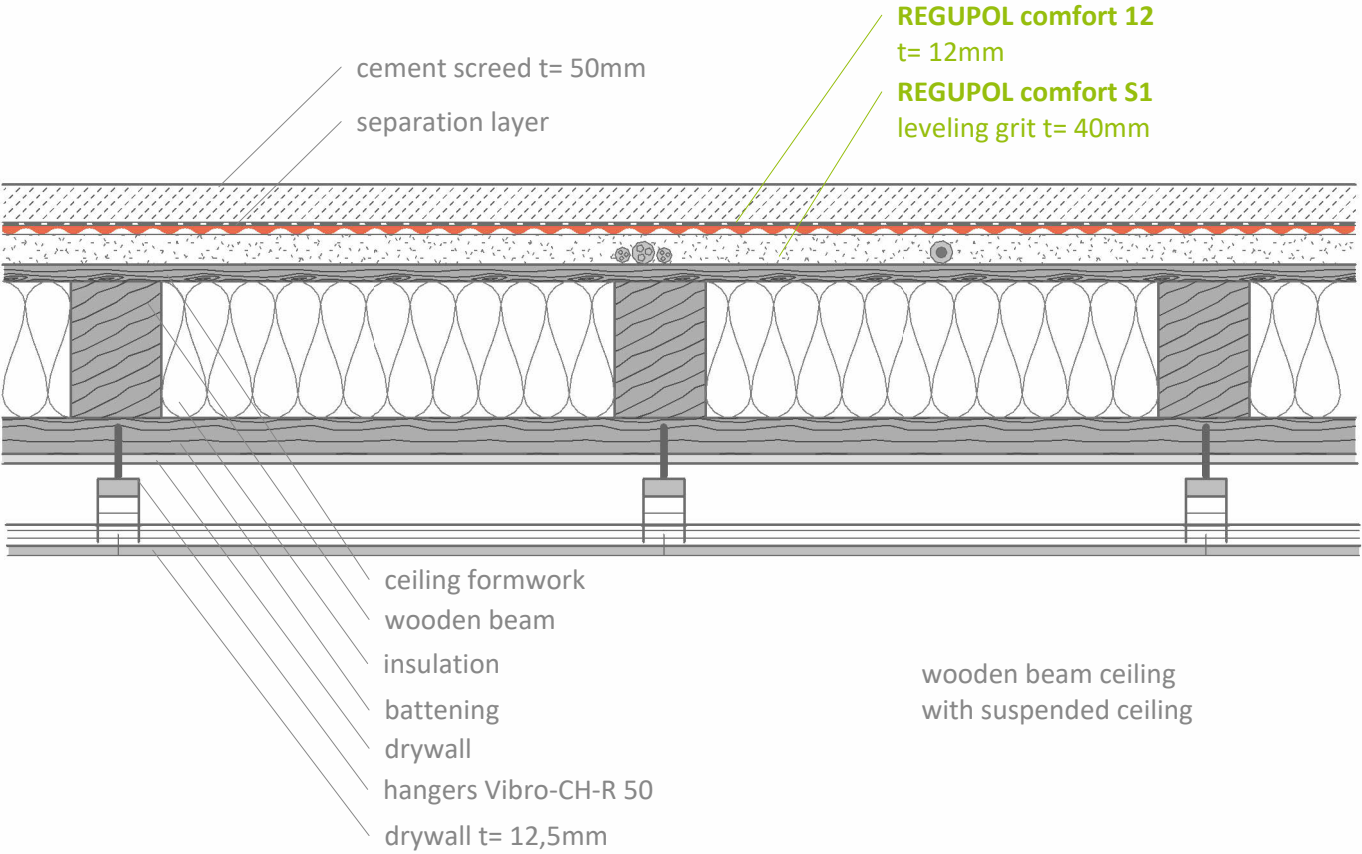

Impact sound insulation - on wooden ceiling  
**REGUPOL comfort 12, REGUPOL comfort S1**  
 under cement screed

**Contact**

**REGUPOL Germany GmbH & Co. KG**  
 Am Hilgenacker 24  
 57319 Bad Berleburg  
 GERMANY  
 www.regupol.com

**Notes**

Adjacent trades are only shown schematically and in parts. The applicability and other conditions or constraints need to be checked by the customer or user on their own responsibility. The technical data sheets, installation instructions and local conditions need to be considered.

**Project:**

Project-No.:	---
Detail:	VSCHW-11-04-EN
Created by:	REGUPOL Acoustics
Date:	30.11.2023
Scale:	1 : 10