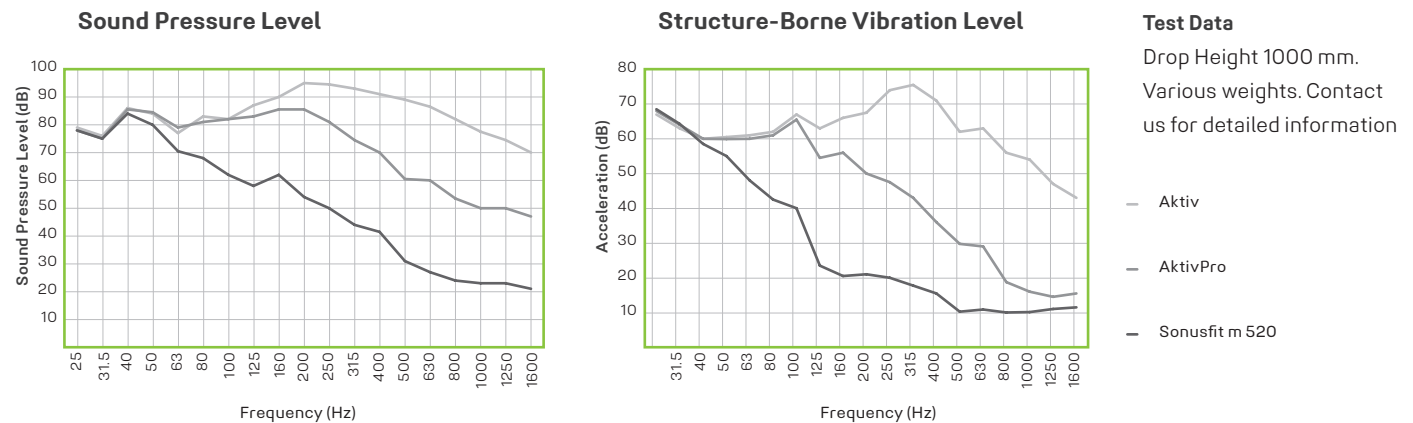

Applications:

- corporate buildings
- fitness facilities
- hotels
- malls
- mixed-use buildings
- multi-family dwellings

REGUPOL sonusfit m 520 is an engineered multi-layer system specially designed to dampen low frequency vibrations from free weights and other gym equipment, protecting the structure of the building and keeping noise levels at a minimum.

Material Composition

Sonusfit m 520 features our **REGUPOL Aktiv** sports and fitness surface as its top layer. Elastomers with different dampening and spring properties combine to create an optimal training surface when extreme sound proofing and shock absorption are necessary.

PERFORMANCE COMPARISON: STANDARD GYM FLOORING VS. THE NEW REGUPOL SONUSFIT M 520