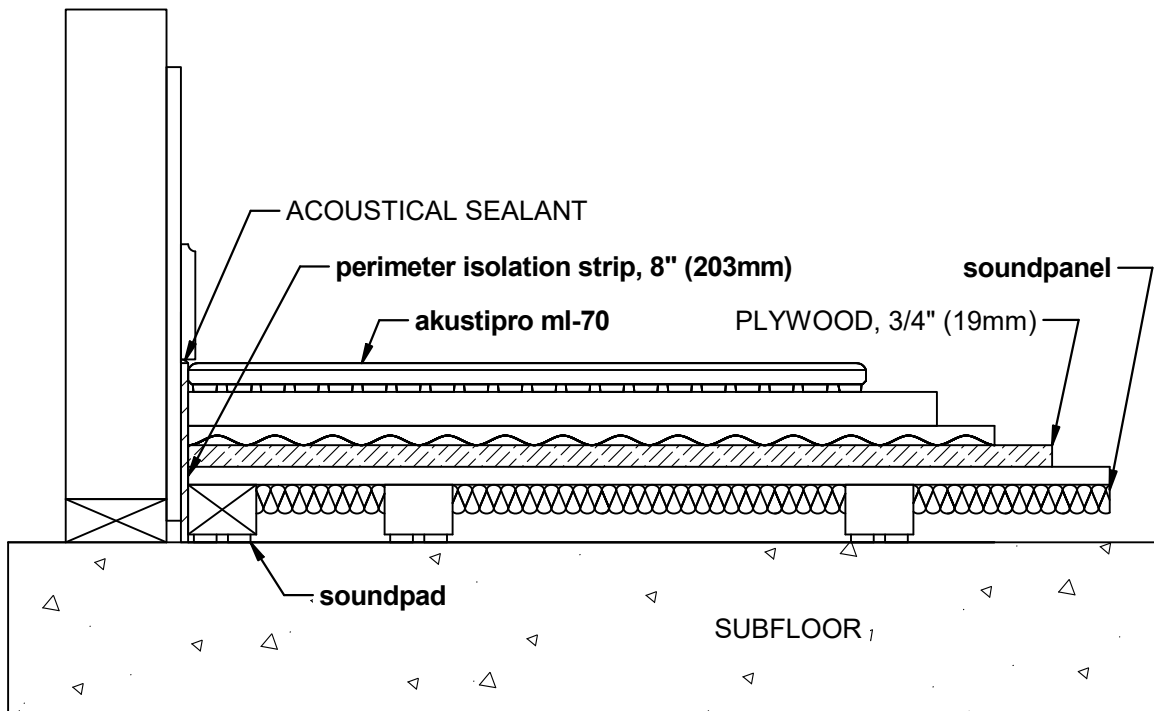

Notes

- REGUPOL soundpanel, 4' x 4' x 2-5/8"
 REGUPOL perimeter isolation strip, 5' x 8" x 1/4"
 REGUPOL akustipro ml-70, 30' x 4' x 2-7/8"
 • aktivpro, 1"
 • aps-4830 or 2 layers of aps-4815, 1-3/16"
 • aps-3017, 11/16"

Project:

Project no.:

Detail: soundpanel + akustipro ml-70

Drawn by: DLG

Date: 4.13.2021

Scale: N/A

DWG no.: 1