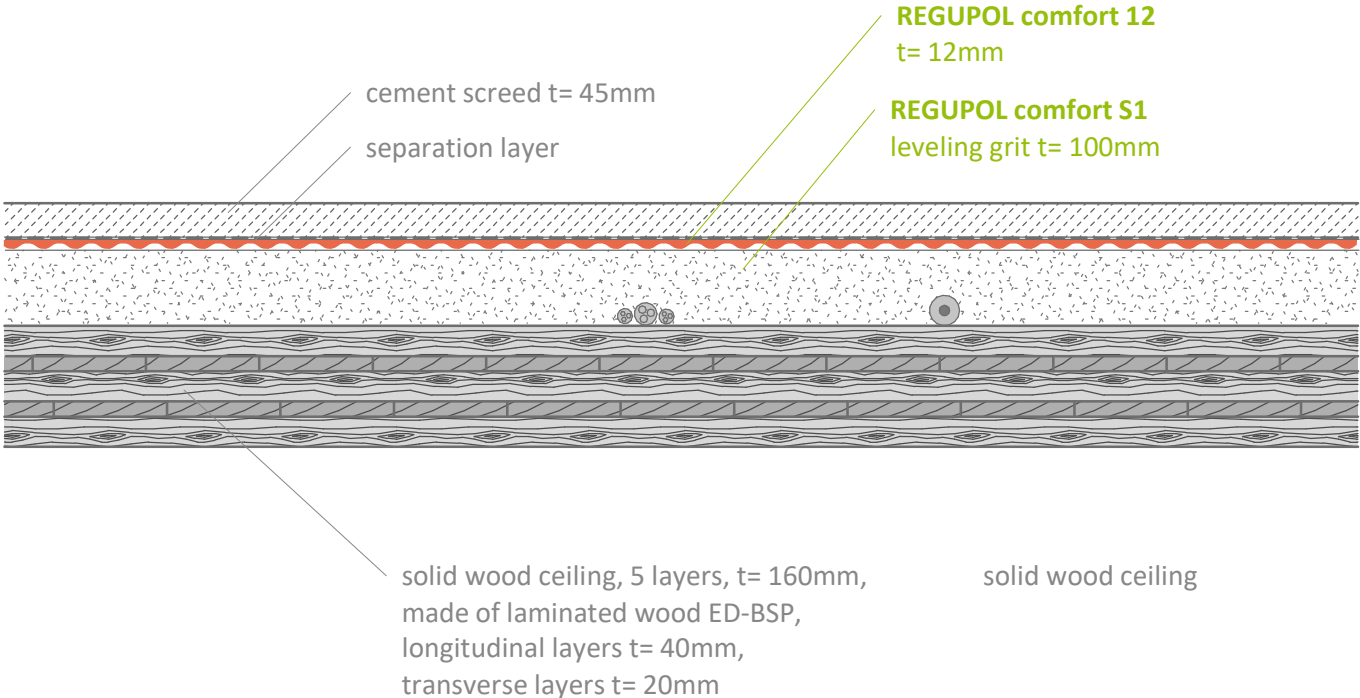

Impact sound insulation - on wooden ceiling
REGUPOL comfort 12, REGUPOL comfort S1
 under cement screed

Contact

REGUPOL BSW GmbH
 Am Hilgenacker 24
 57319 Bad Berleburg
 GERMANY
 www.regupol.com

Notes

Adjacent trades are only shown schematically and in parts. The applicability and other conditions or constraints need to be checked by the customer or user on their own responsibility. The technical data sheets, installation instructions and local conditions need to be considered.

Project:

Project-No.:	---
Detail:	VSCHW-11-09-EN
Drawn by:	P. Klein, Projektwerk GmbH
Date:	02.09.2020
Scale:	1 : 10